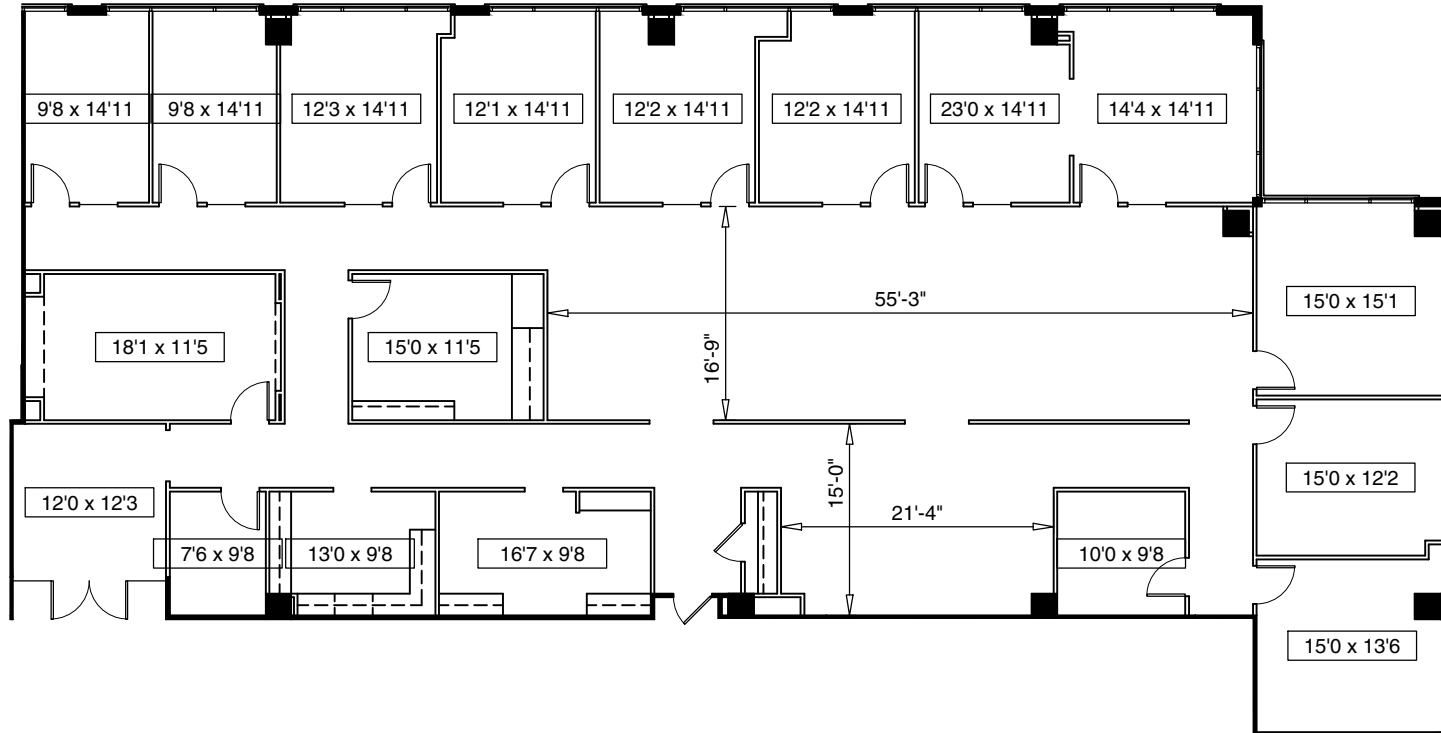

True North
Not to Scale

Key Plan

The Medici Building | Marketing Diagram

5th Floor | Suite 500 | 6,391 RSF

Eric Ross | 404.229.7629
eric.ross@cbre.com

Graham Little | 404.771.7957
graham.little@cbre.com

MurphyMeyers