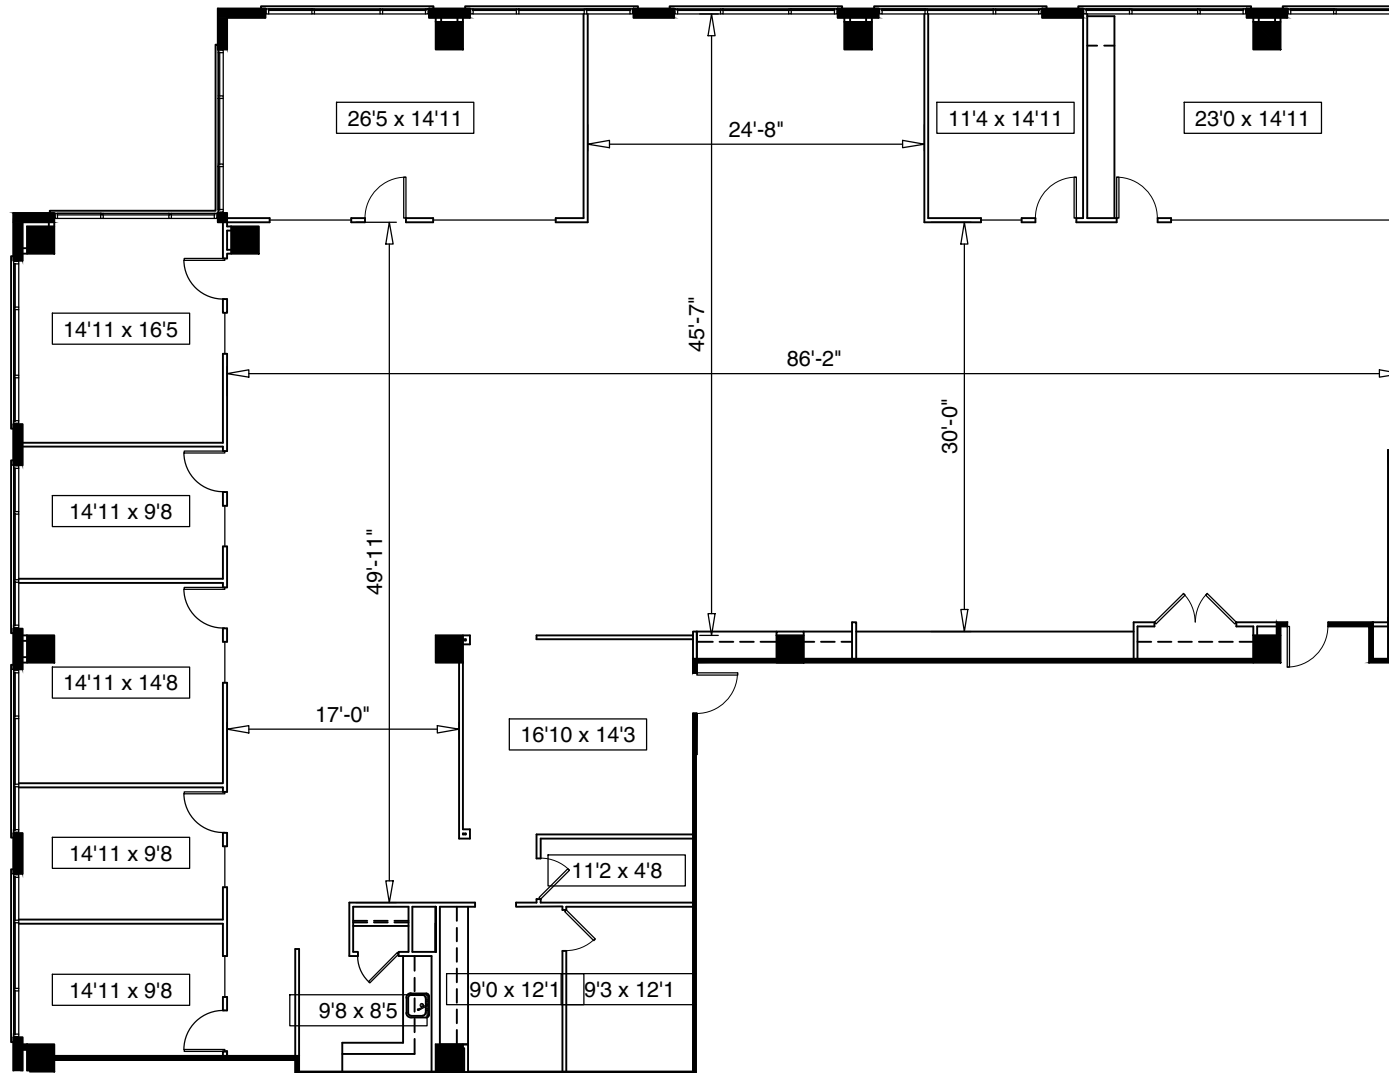

True North
Not to Scale

Key Plan

The Medici Building | Marketing Diagram

5th Floor | Suite 515 | 7,410 RSF

Eric Ross | 404.923.1303
eric.ross@cbre.com

Graham Little | 404.771.7957
graham.little@cbre.com

MurphyMeyers