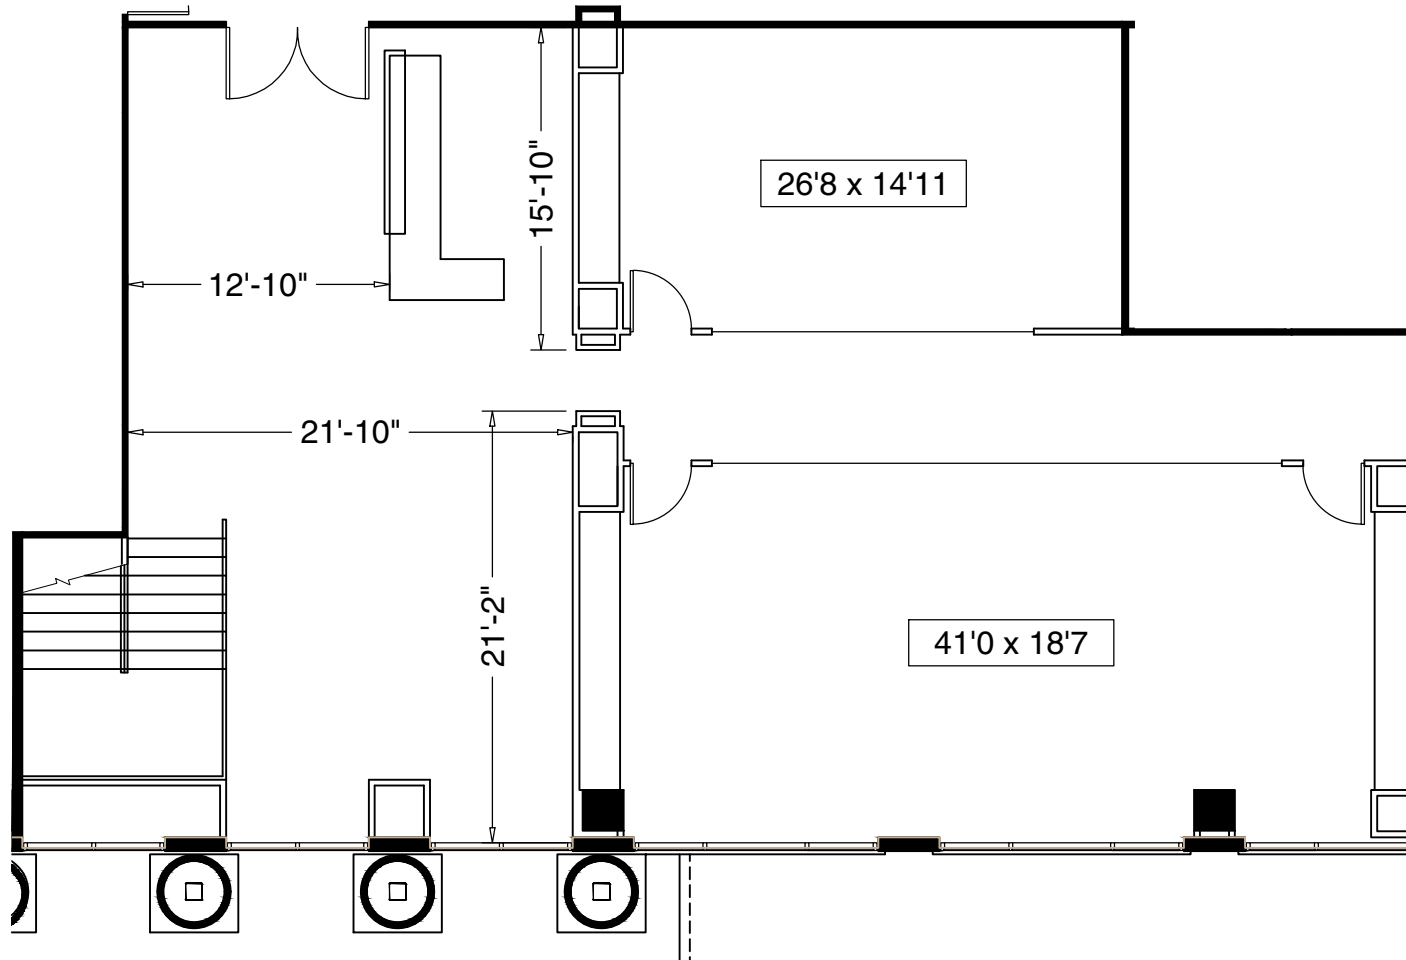

**True North**  
Not to Scale

Key Plan

The Medici Building | Marketing Diagram

**Suite 550 | 2,943 RSF**

Eric Ross | 404.229.7629  
eric.ross@cbre.com

Graham Little | 404.771.7957  
graham.little@cbre.com

**MurphyMeyers**