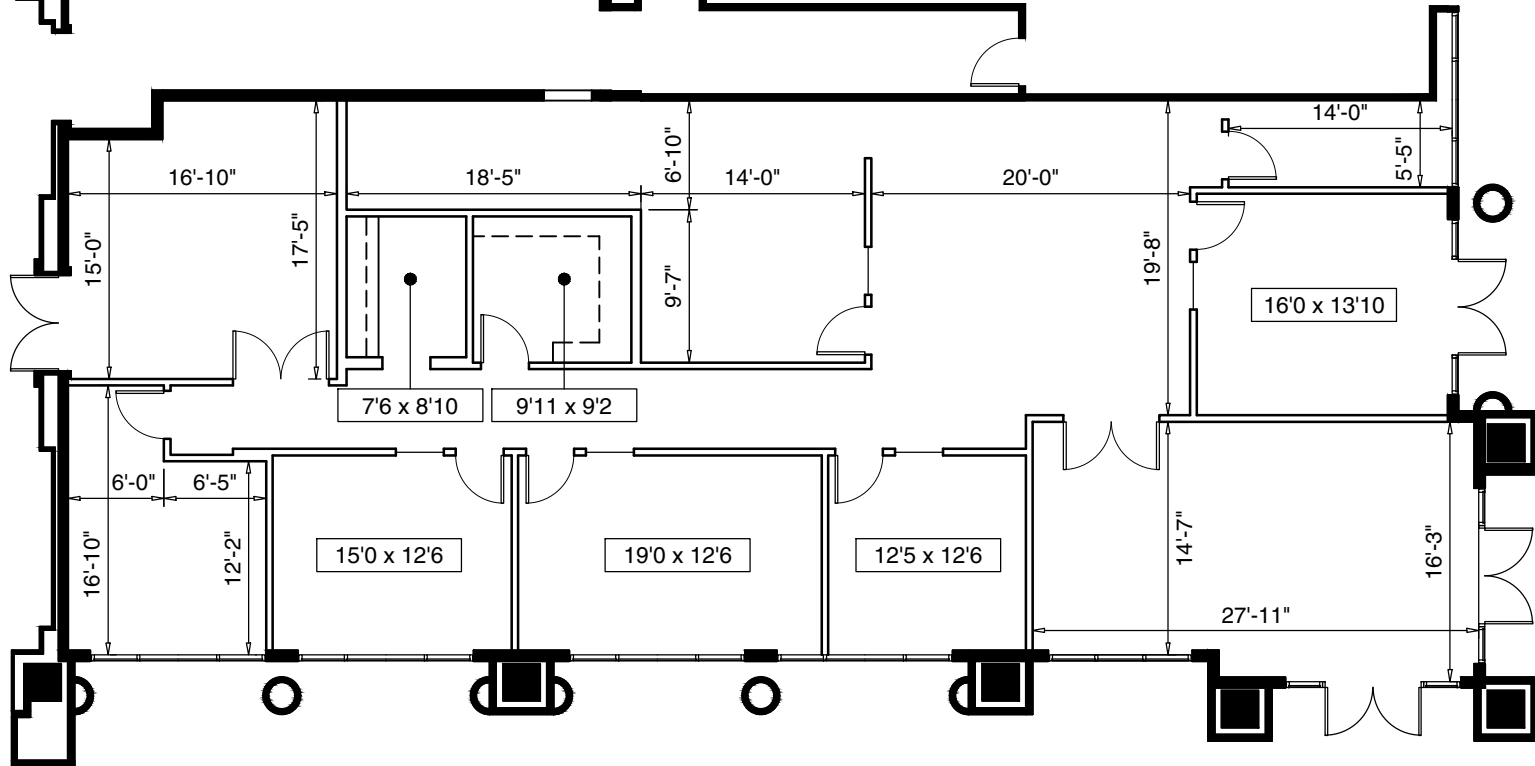

True North
Not to Scale

Key Plan

The Medici | Marketing Diagram

1st Floor | Suite 125 | 3,747 RSF

PIEDMONT
REALTY TRUST™

Eric Ross | 404.229.7629
eric.ross@cbre.com

Graham Little | 404.771.7957
graham.little@cbre.com