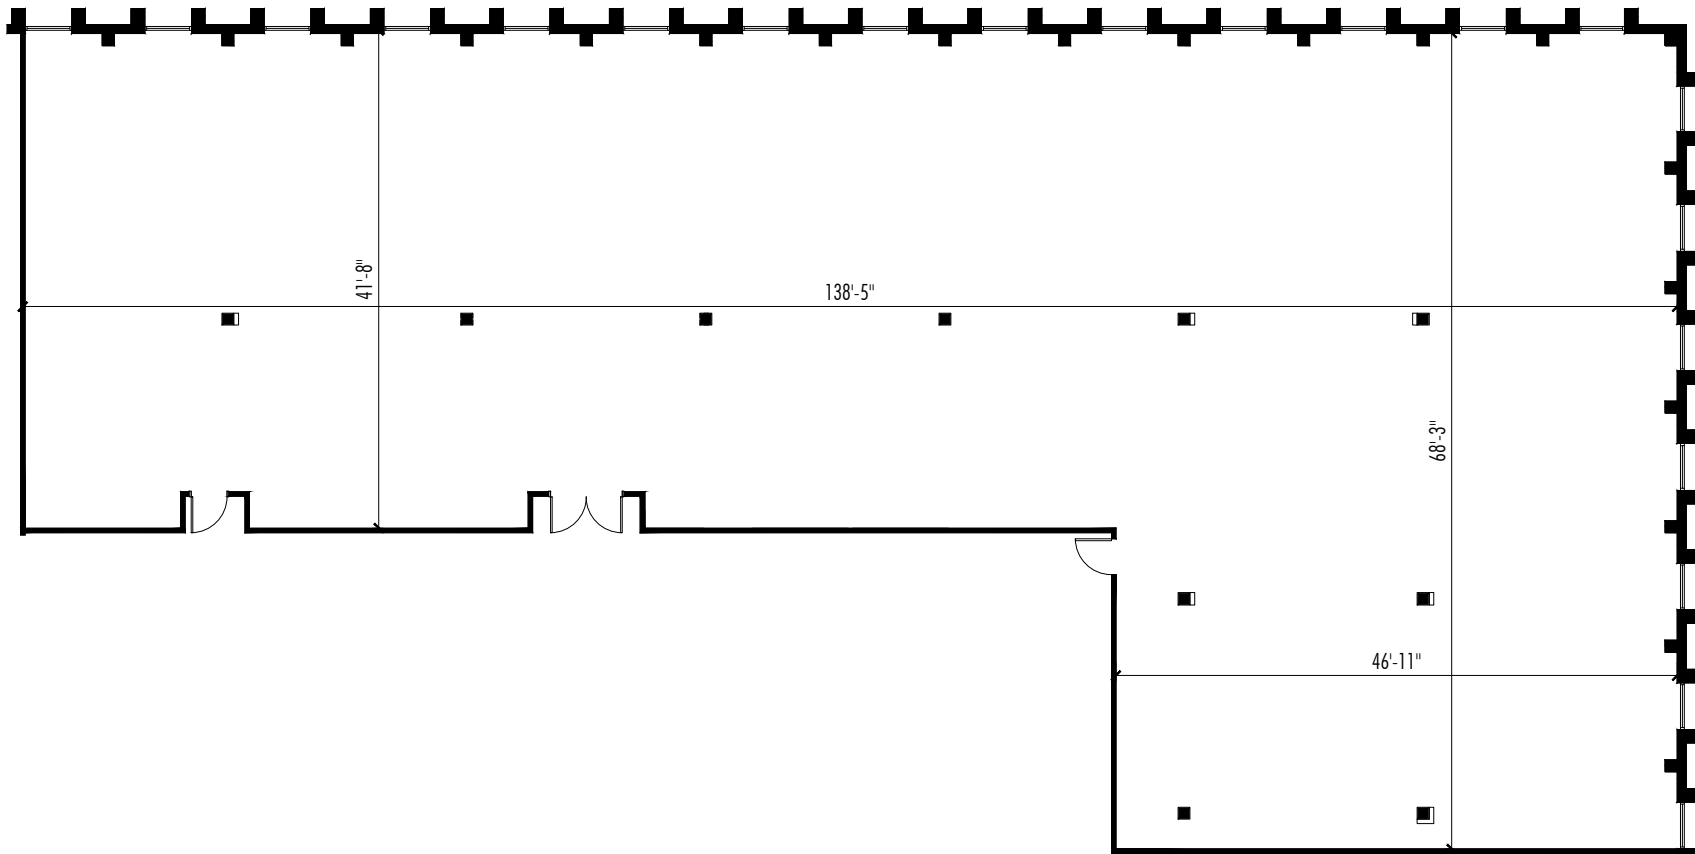

Key Plan

North

**CBRE**

**NELSON** Lakeside Office Park • Building B • Suite 220 • 8,470 RSF

**Available Suite**