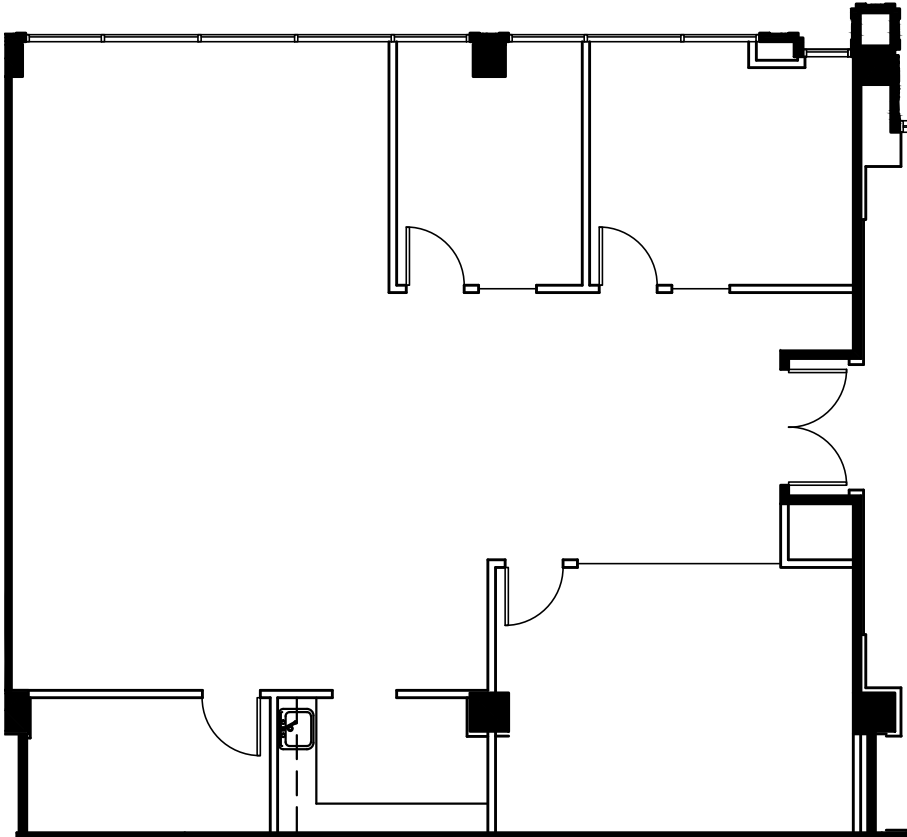

Key Plan

Plan North

NELSON

Windward Fairways I • Suite 100 • 2,105 RSF

As Built