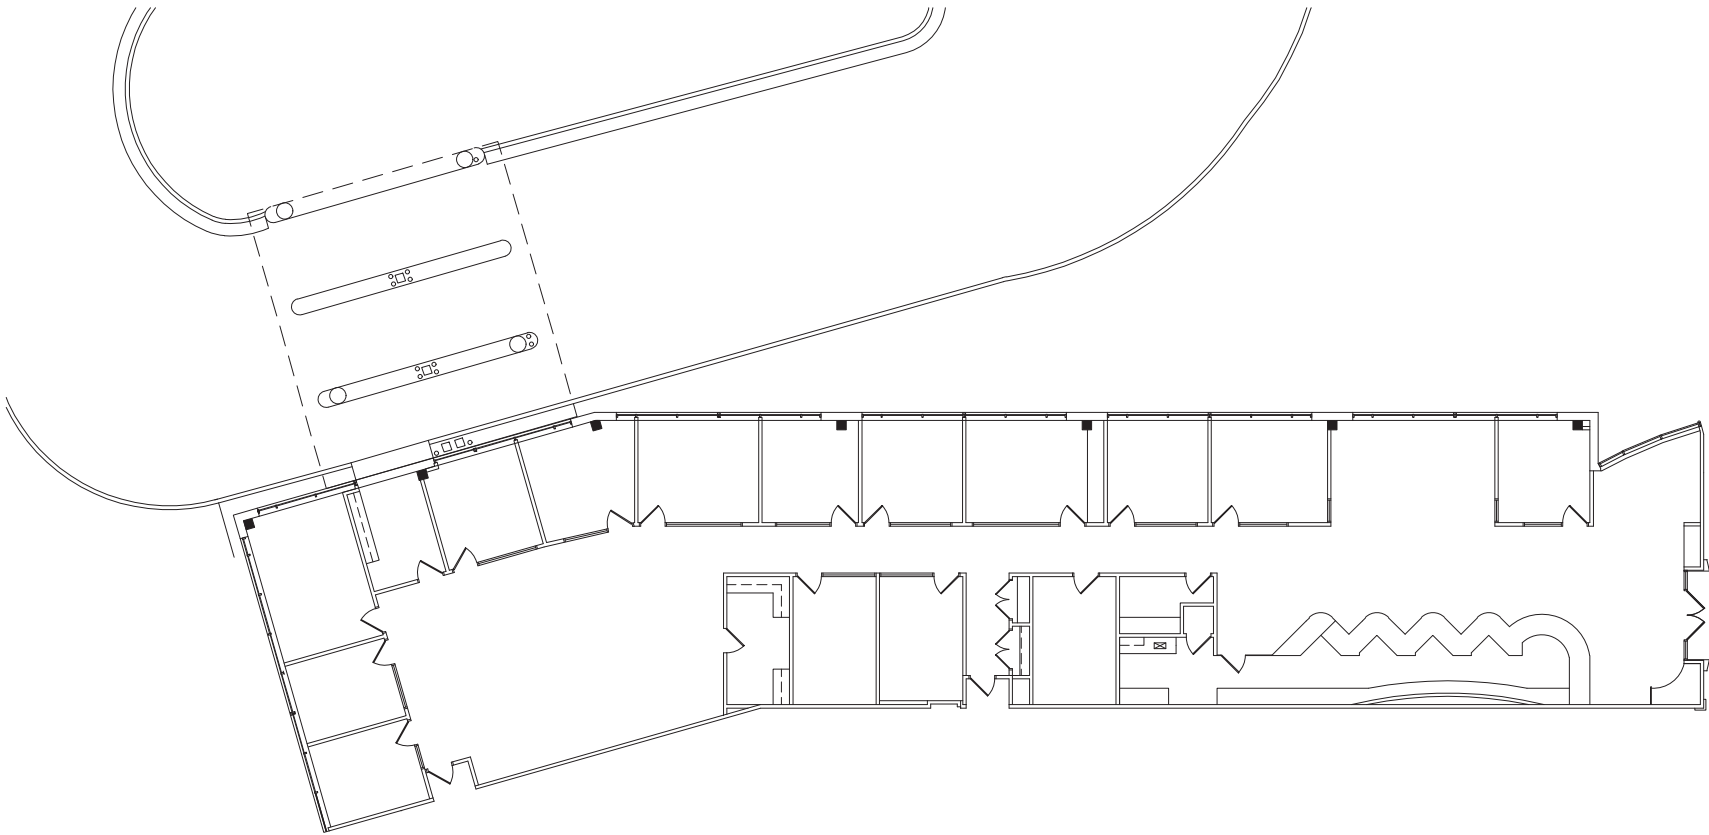

FLAGSHIP

corporate center

Suite 100

As-Built

7,388 Sq. Ft.

** Dimensions are Deemed
as Accurate but not to Scale*

OWNED & MANAGED BY

LEASED BY