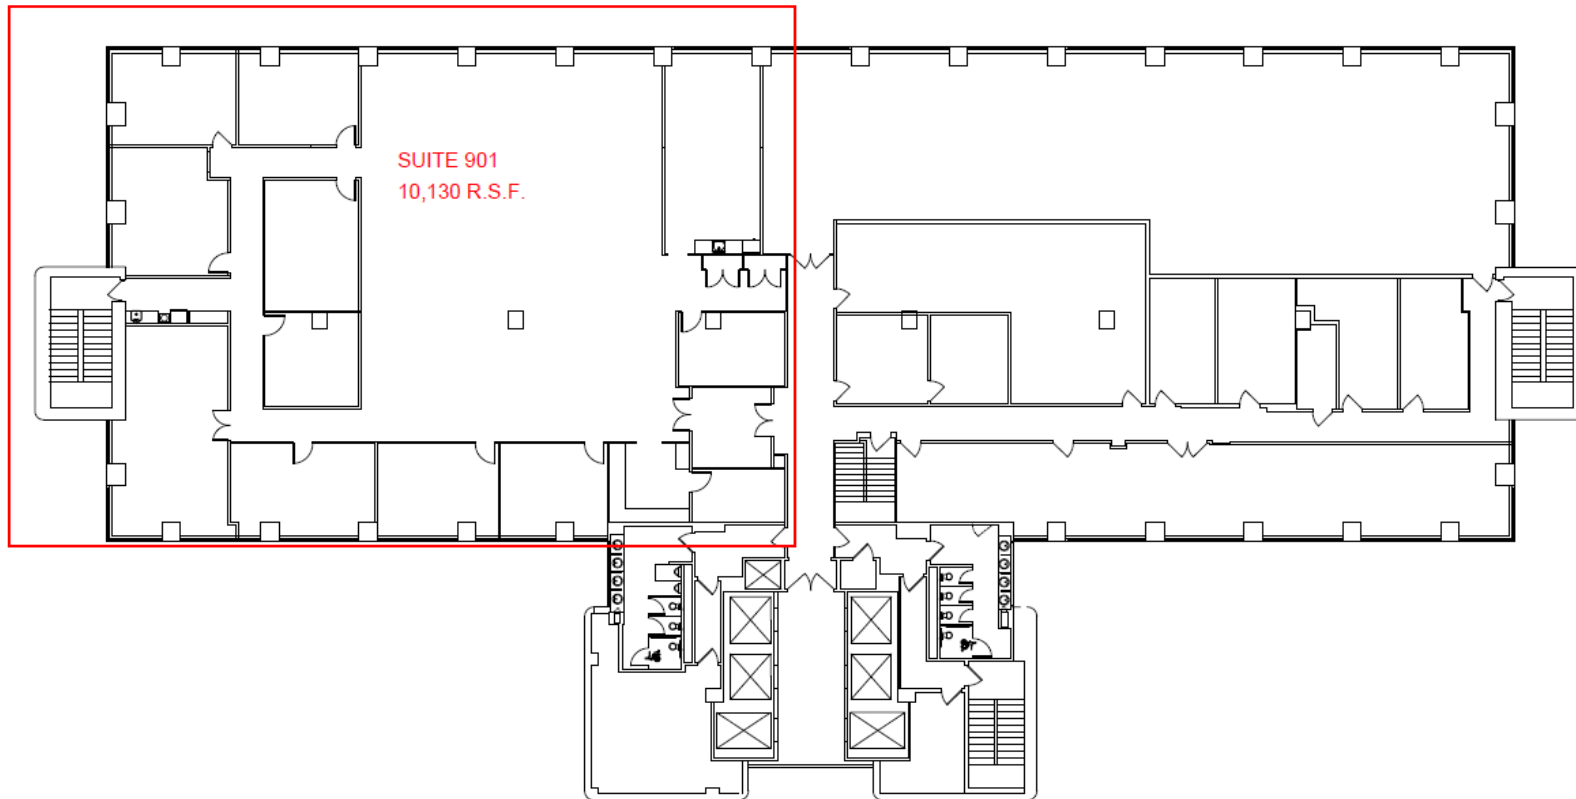

One Evertrust Plaza

Jersey City, New Jersey 07302

9th Floor – Suite 901 | 10,130 SF

Contact Us

Dorothy Chuang
First Vice President
+1 201 712 5835
dorothy.chuang@cbre.com

Charles Laginestra
Senior Vice President
+1 201 712 5611
charles.laginestra@cbre.com