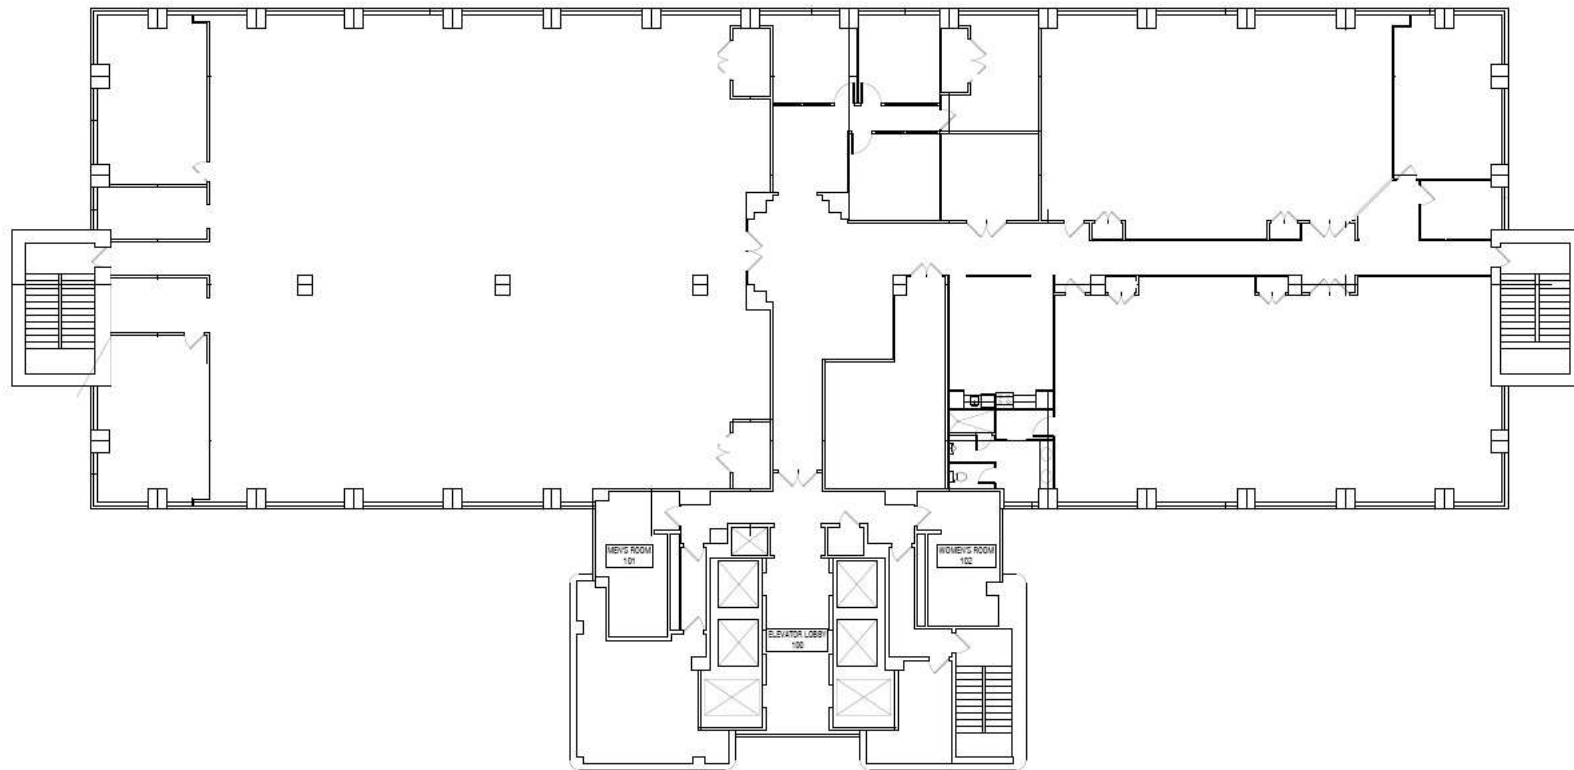

One Evertrust Plaza

Jersey City, New Jersey 07302

14th Floor – Suite 1400 | 19,275 SF

Contact Us

Dorothy Chuang
First Vice President
+1 201 712 5835
dorothy.chuang@cbre.com

Charles Laginestra
Senior Vice President
+1 201 712 5611
charles.laginestra@cbre.com