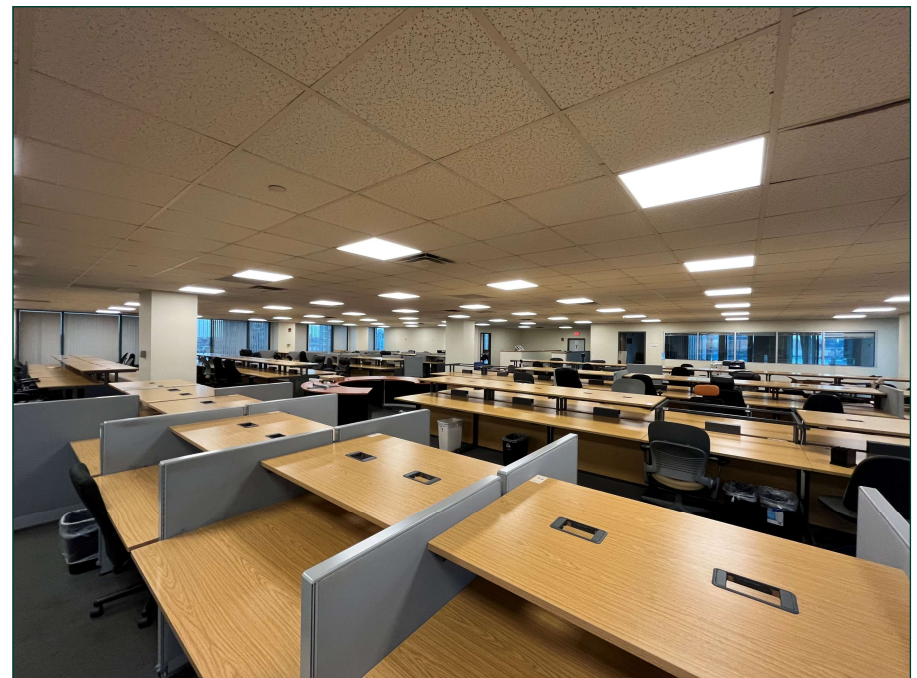

One Evertrust Plaza

Jersey City, New Jersey 07302

14th Floor – Suite 1400 | 19,275 SF

Contact Us

Dorothy Chuang
First Vice President
+1 201 712 5835
dorothy.chuang@cbre.com

Charles Laginestra
Senior Vice President
+1 201 712 5611
charles.laginestra@cbre.com

© 2024 CBRE, Inc. All rights reserved. This information has been obtained from sources believed reliable, but has not been verified for accuracy or completeness. You should conduct a careful, independent investigation of the property and verify all information. Any reliance on this information is solely at your own risk. CBRE and the CBRE logo are service marks of CBRE, Inc. All other marks displayed on this document are the property of their respective owners, and the use of such logos does not imply any affiliation with or endorsement of CBRE. Photos herein are the property of their respective owners. Use of these images without the express written consent of the owner is prohibited.