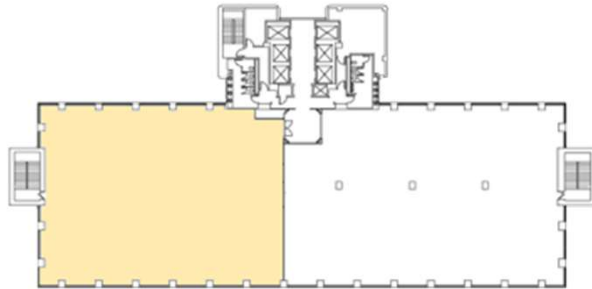

# One Evertrust Plaza

Jersey City, New Jersey 07302

15<sup>th</sup> Floor – Suite 1501 | 9,105 SF

Key Plan