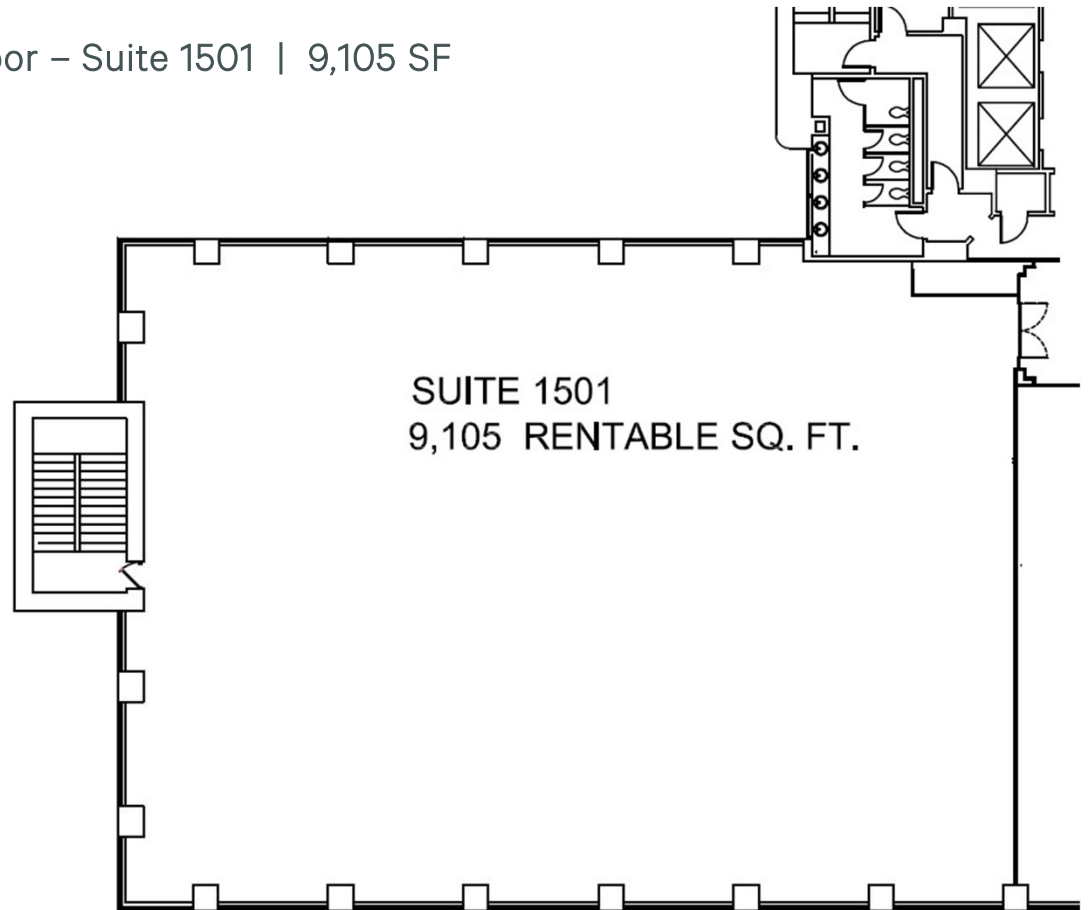

# One Evertrust Plaza

Jersey City, New Jersey 07302

15<sup>th</sup> Floor – Suite 1501 | 9,105 SF

Key Plan