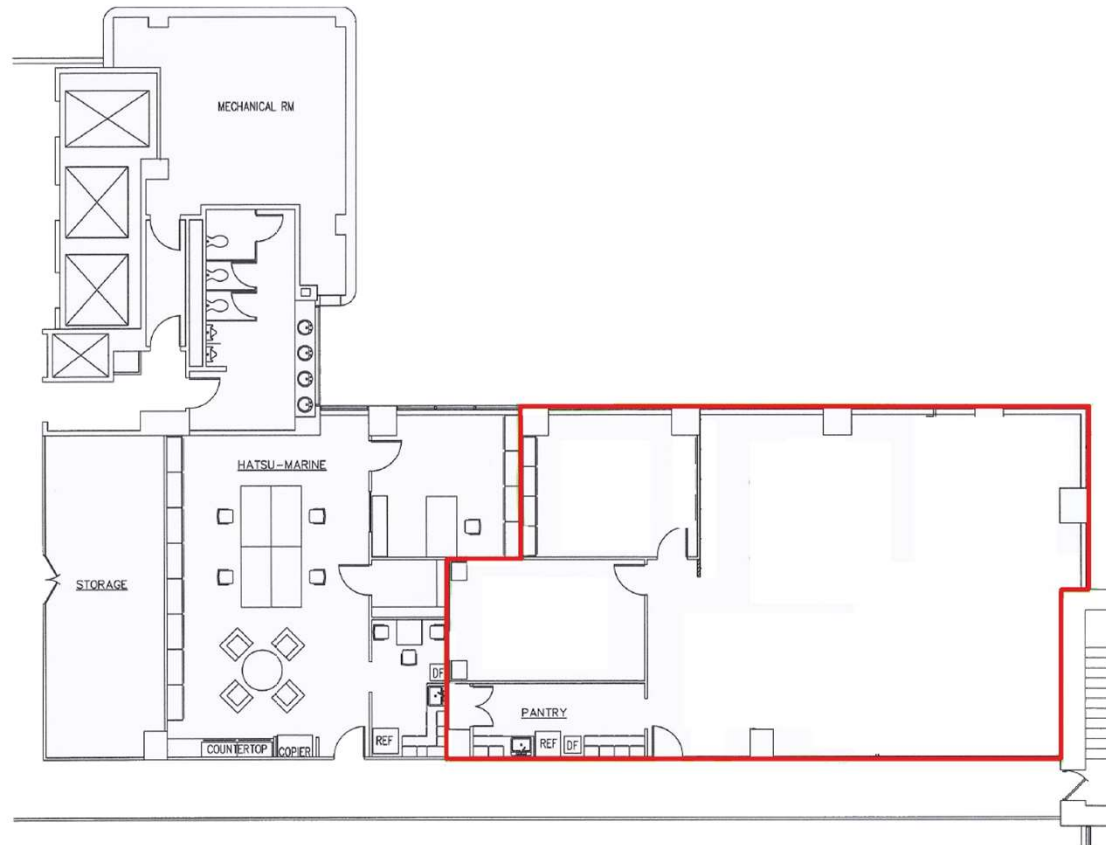

One Evertrust Plaza

Jersey City, New Jersey 07302

3rd Floor – Suite 303 | 2,842 SF

Contact Us

Dorothy Chuang
First Vice President
+1 201 712 5835
dorothy.chuang@cbre.com

Charles Laginestra
Senior Vice President
+1 201 712 5611
charles.laginestra@cbre.com