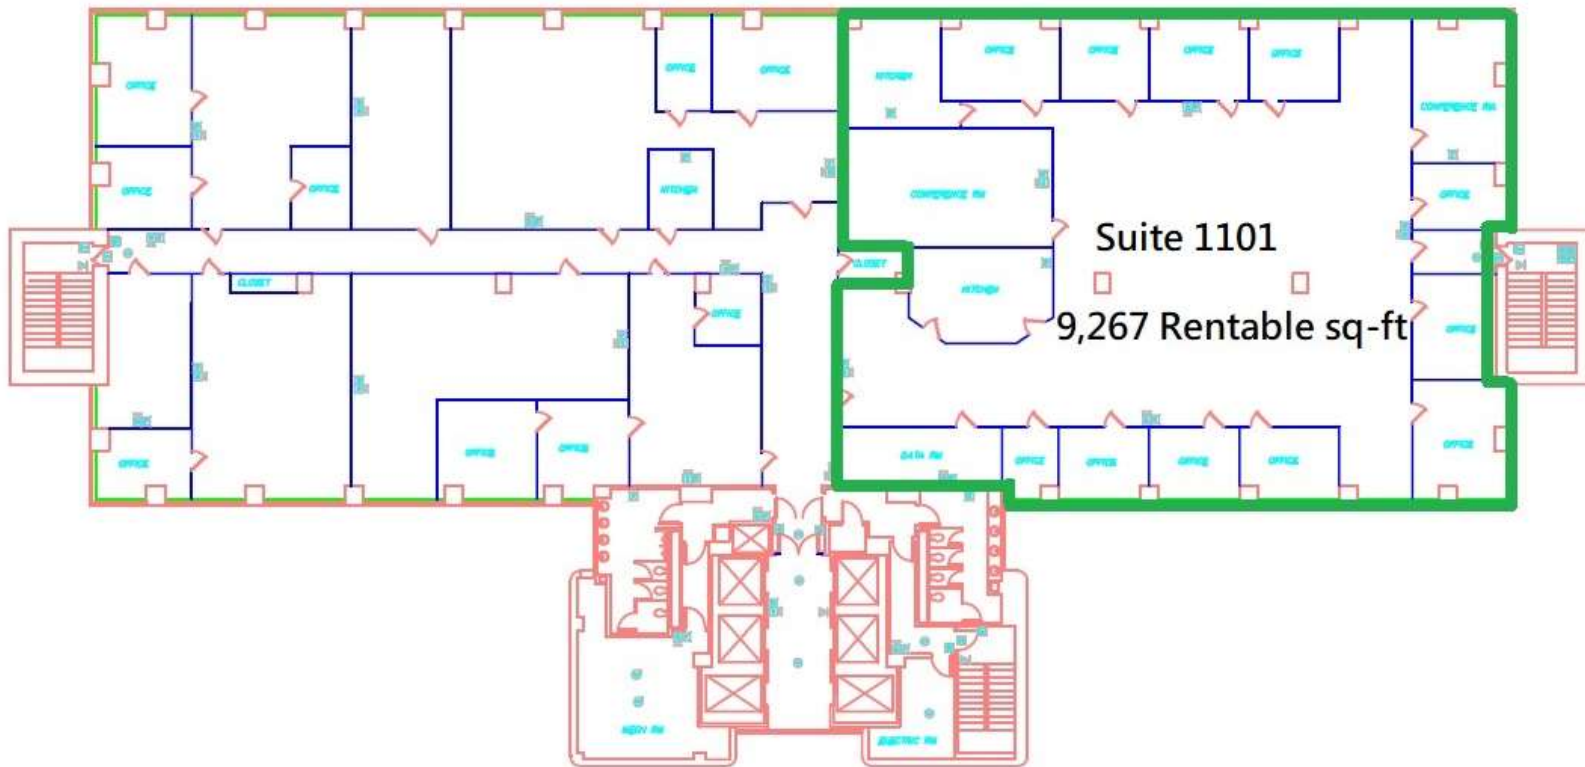

One Evertrust Plaza

Jersey City, New Jersey 07302

11th Floor – Suite 1101 | 9,267 SF

Contact Us

Dorothy Chuang
First Vice President
+1 201 712 5835
dorothy.chuang@cbre.com

Charles Laginestra
Senior Vice President
+1 201 712 5611
charles.laginestra@cbre.com