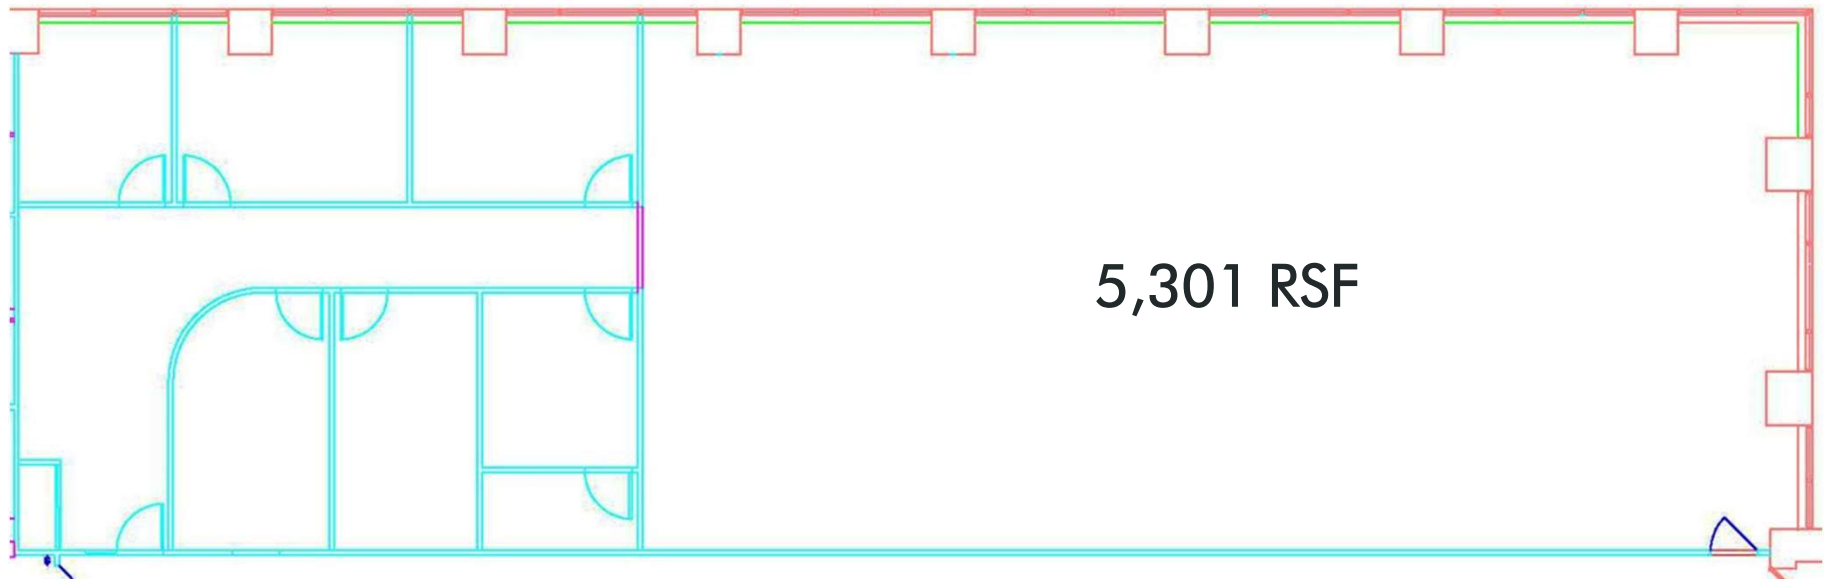

One Evertrust Plaza

Jersey City, New Jersey 07302

7th Floor – Suite 703 | 5,301 SF

Contact Us

Dorothy Chuang
First Vice President
+1 201 712 5835
dorothy.chuang@cbre.com

Charles Laginestra
Senior Vice President
+1 201 712 5611
charles.laginestra@cbre.com