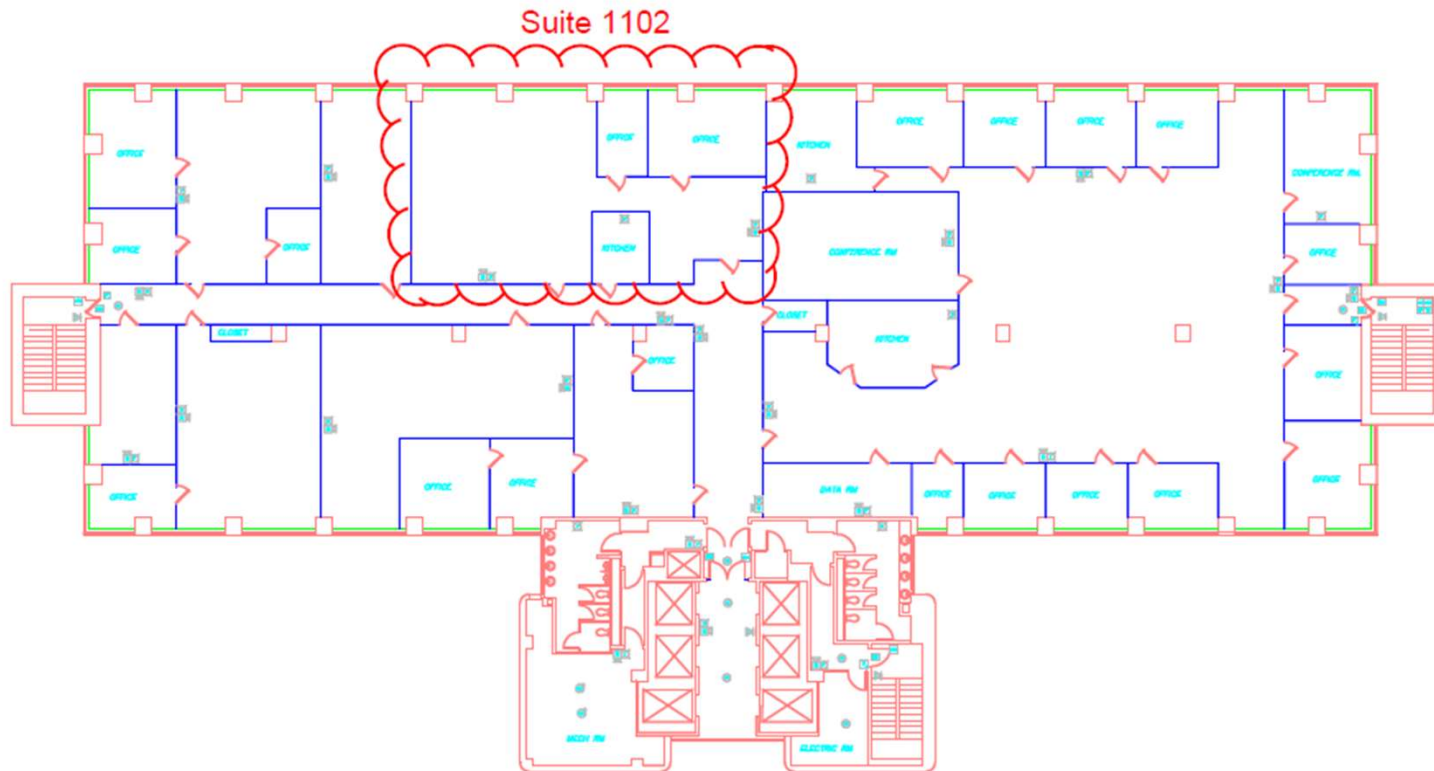

One Evertrust Plaza

Jersey City, New Jersey 07302

11th Floor – Suite 1102 | 2,780 SF

Contact Us

Dorothy Chuang
First Vice President
+1 201 712 5835
dorothy.chuang@cbre.com

Charles Laginestra
Senior Vice President
+1 201 712 5611
charles.laginestra@cbre.com