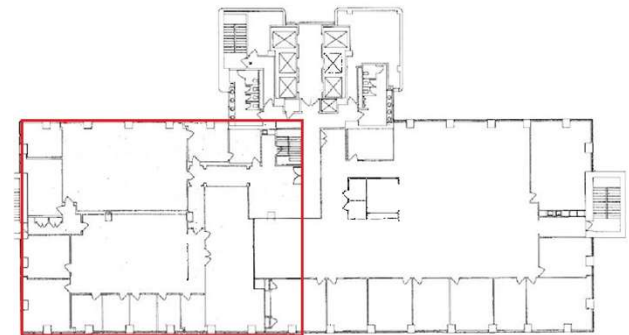

# One Evertrust Plaza

Jersey City, New Jersey 07302

8<sup>th</sup> Floor – Suite 801 | 8,585 SF

Key Plan