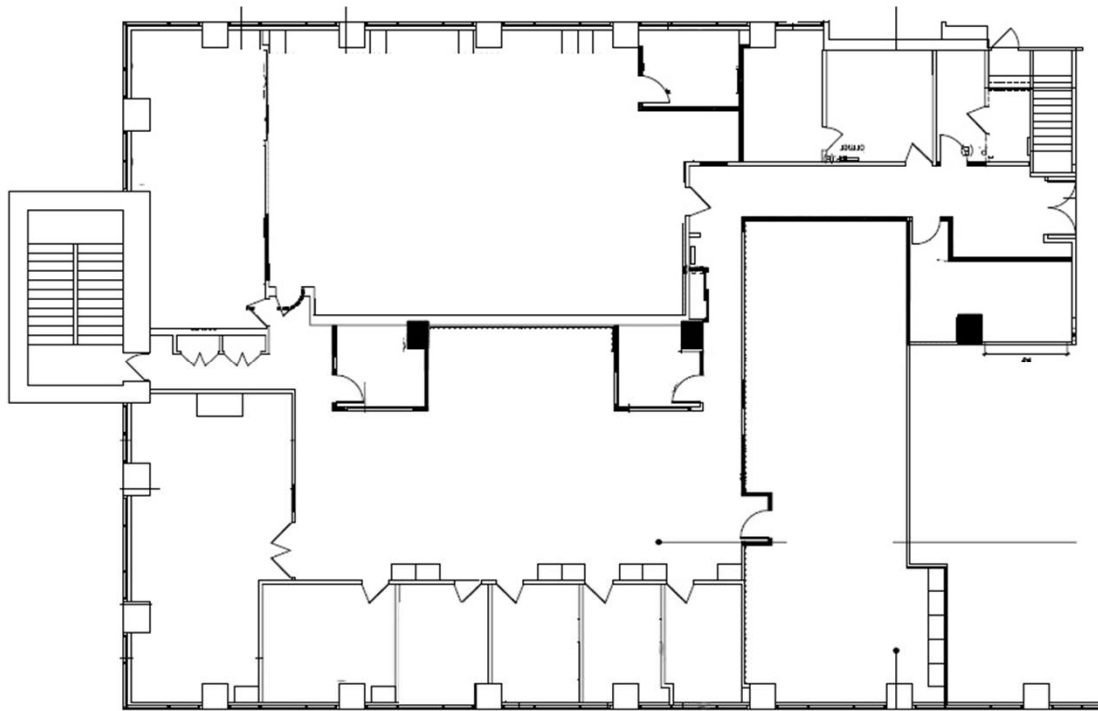

# One Evertrust Plaza

Jersey City, New Jersey 07302

8<sup>th</sup> Floor – Suite 801 | 8,585 SF

Key Plan