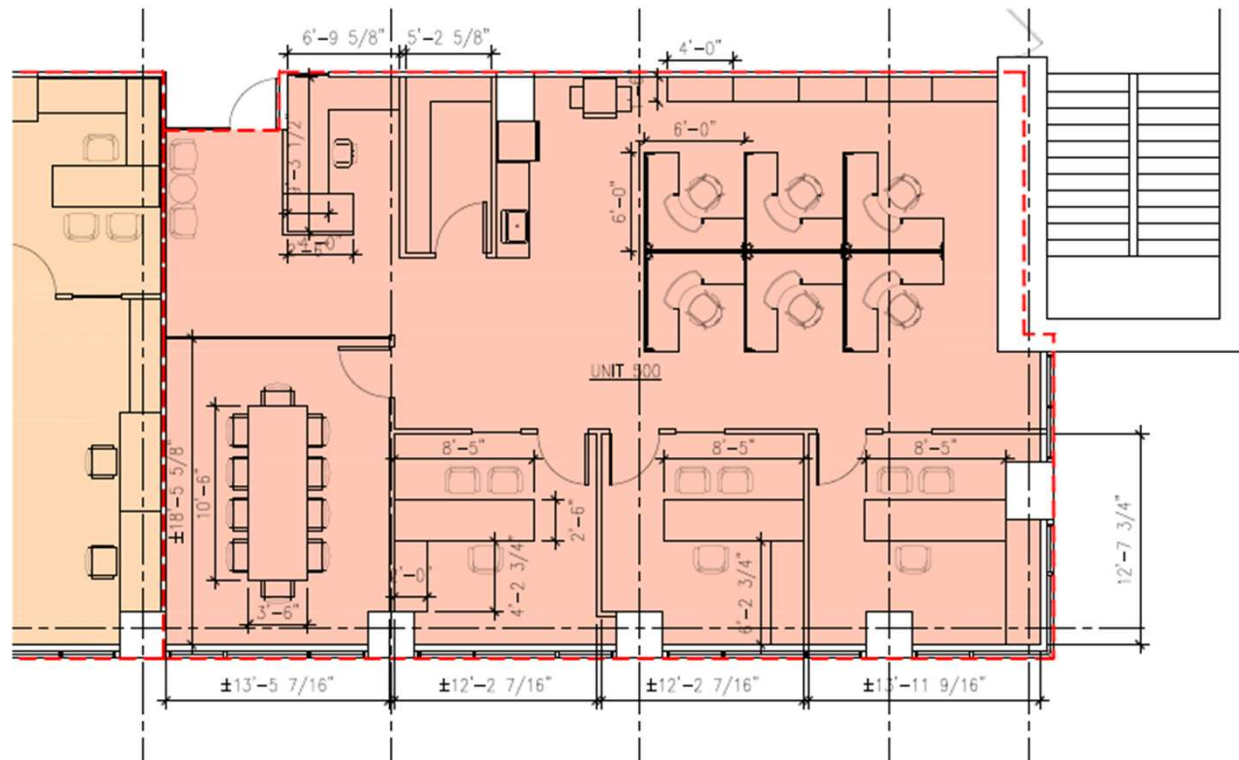

One Evertrust Plaza

Jersey City, New Jersey 07302

12th Floor – Suite 1206 | 2,612 SF

Contact Us

Dorothy Chuang
First Vice President
+1 201 712 5835
dorothy.chuang@cbre.com

Charles Laginestra
Senior Vice President
+1 201 712 5611
charles.laginestra@cbre.com