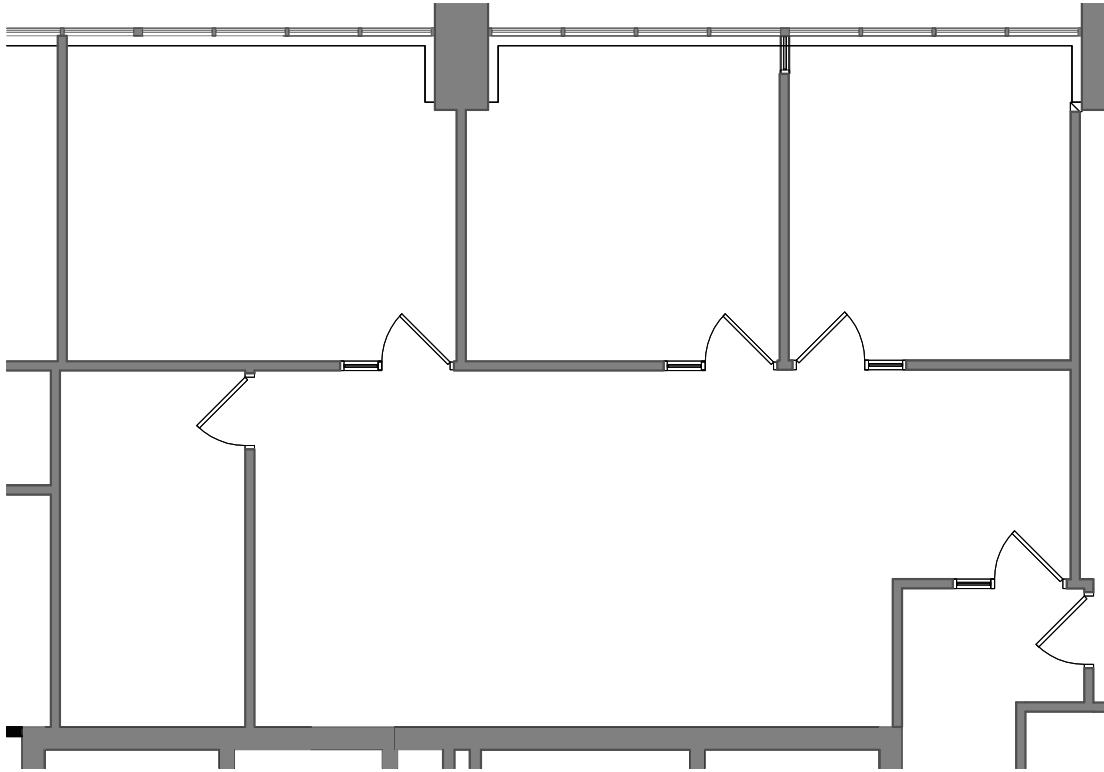

Wells Fargo P L A Z A

SUITE 870
1,512 RSF

KEY PLAN

NOTE: Drawing not to scale.

FOR LEASING INFORMATION, PLEASE CONTACT:

Joe Conzemius
+1 952 924 4639
joseph.conzemius@cbre.com

Brian Wasserman
+1 952 924 4681
brian.wasserman@cbre.com