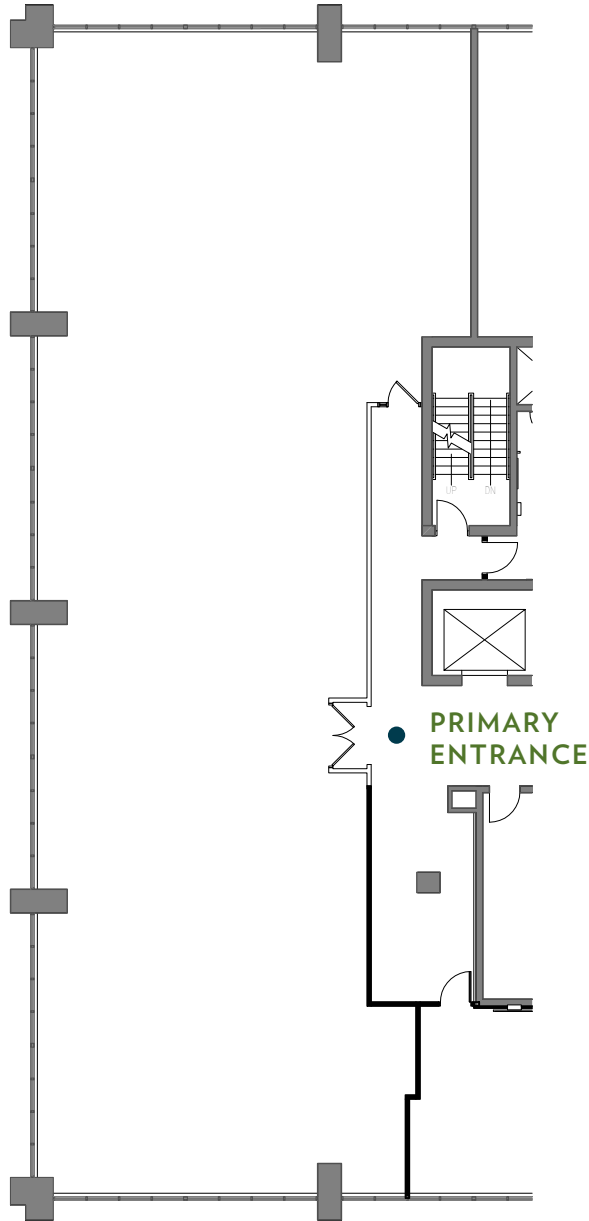

WELLS FARGO
PLAZA

SUITE 1450 | 4,877 RSF

NOTE: Drawing not to scale.

key plan

For leasing information, please contact:

Brian Wasserman
brian.wasserman@cbre.com
952.924.4681

Joe Conzemius
joe.conzemius@cbre.com
952.924.4639