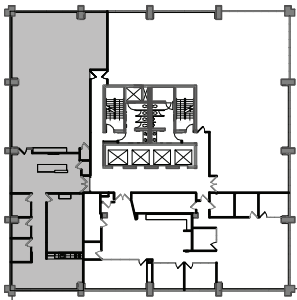

Wells Fargo PLAZA

SUITE 1550
4,927 RSF

KEY PLAN

NOTE: Drawing not to scale.

FOR LEASING INFORMATION, PLEASE CONTACT:

Joe Conzemius
+1 952 924 4639
joseph.conzemius@cbre.com

Brian Wasserman
+1 952 924 4681
brian.wasserman@cbre.com