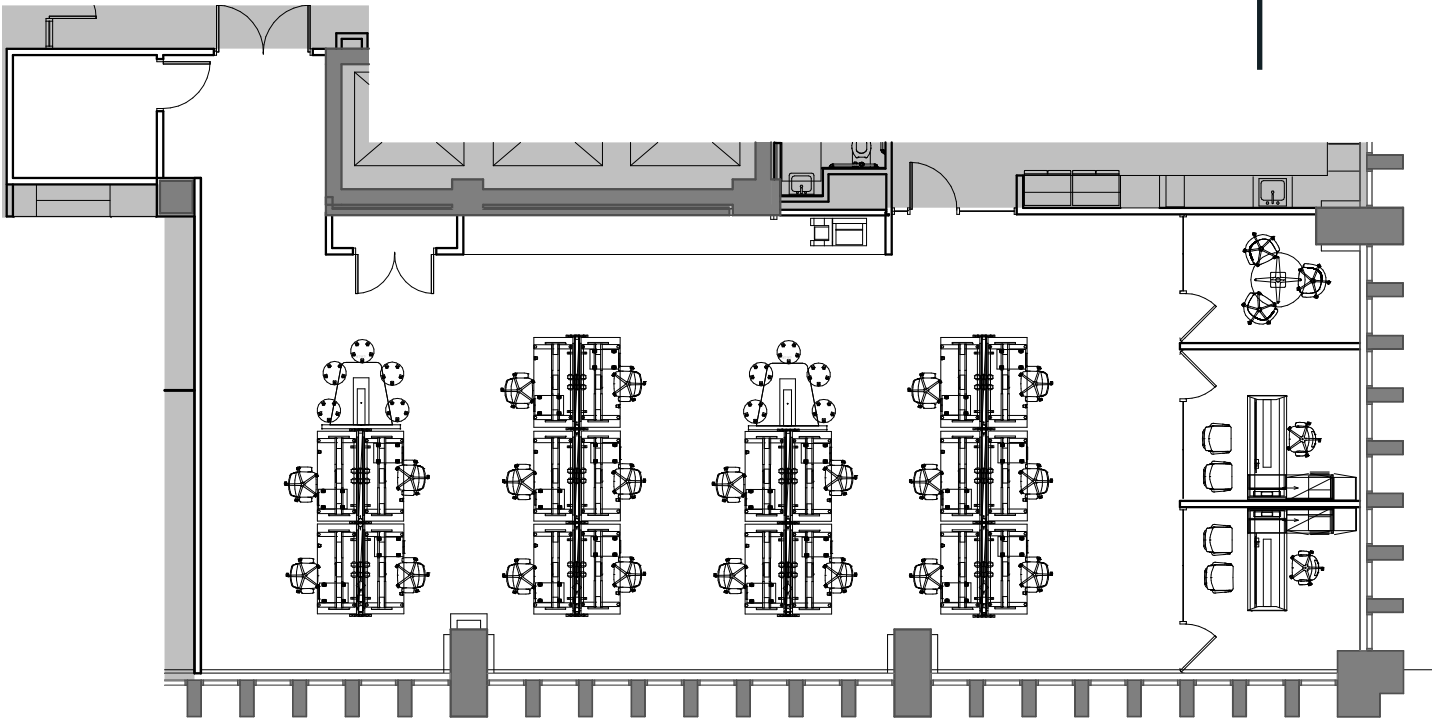

Wells Fargo P L A Z A

SUITE 310
3,849 RSF

KEY PLAN

NOTE: Drawing not to scale.

NOTE: Drawing not to scale.

FOR LEASING INFORMATION, PLEASE CONTACT:

Joe Conzemius
+1 952 924 4639
joseph.conzemius@cbre.com

Brian Wasserman
+1 952 924 4681
brian.wasserman@cbre.com