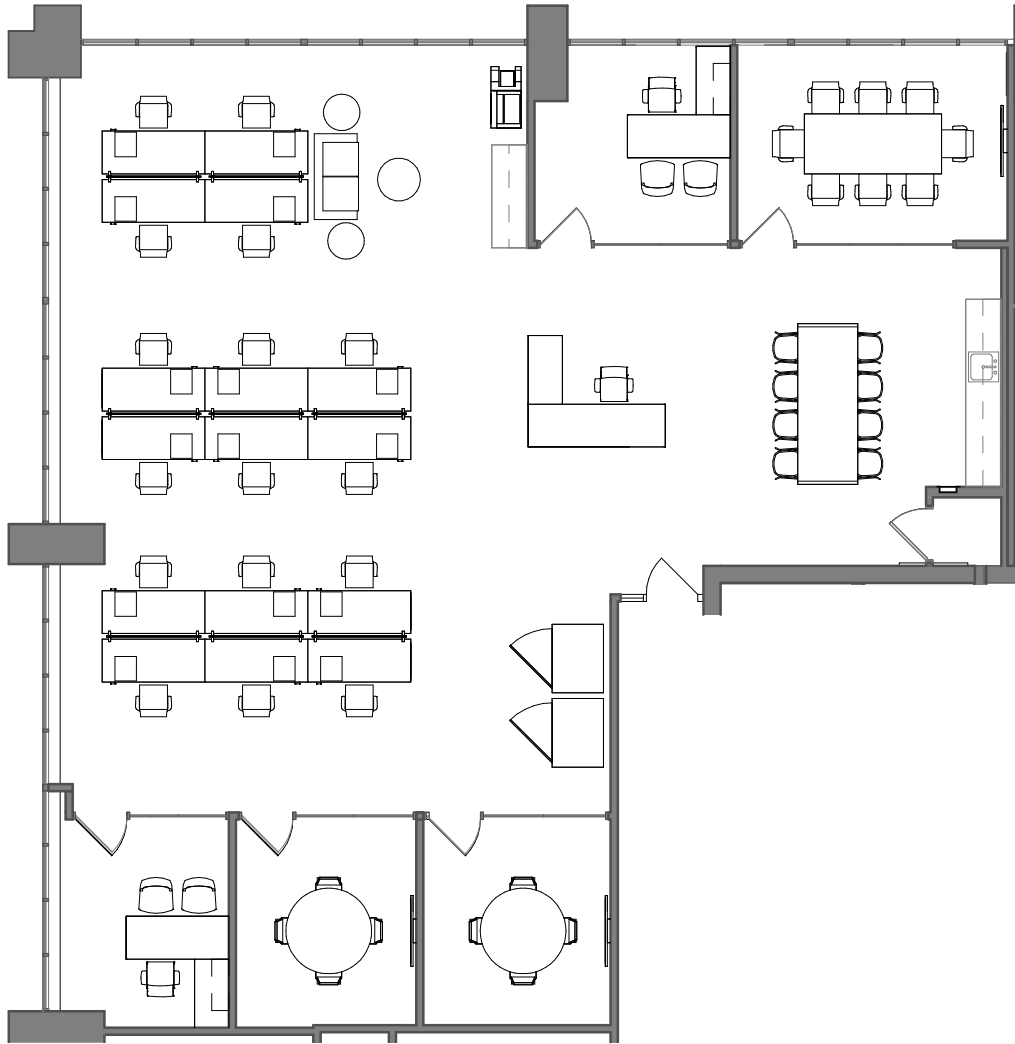

Wells Fargo P L A Z A

SUITE 925
3,037 RSF

NOTE: Drawing not to scale.

KEY PLAN

FOR LEASING INFORMATION, PLEASE CONTACT:

Joe Conzemius
+1 952 924 4639
joseph.conzemius@cbre.com

Brian Wasserman
+1 952 924 4681
brian.wasserman@cbre.com