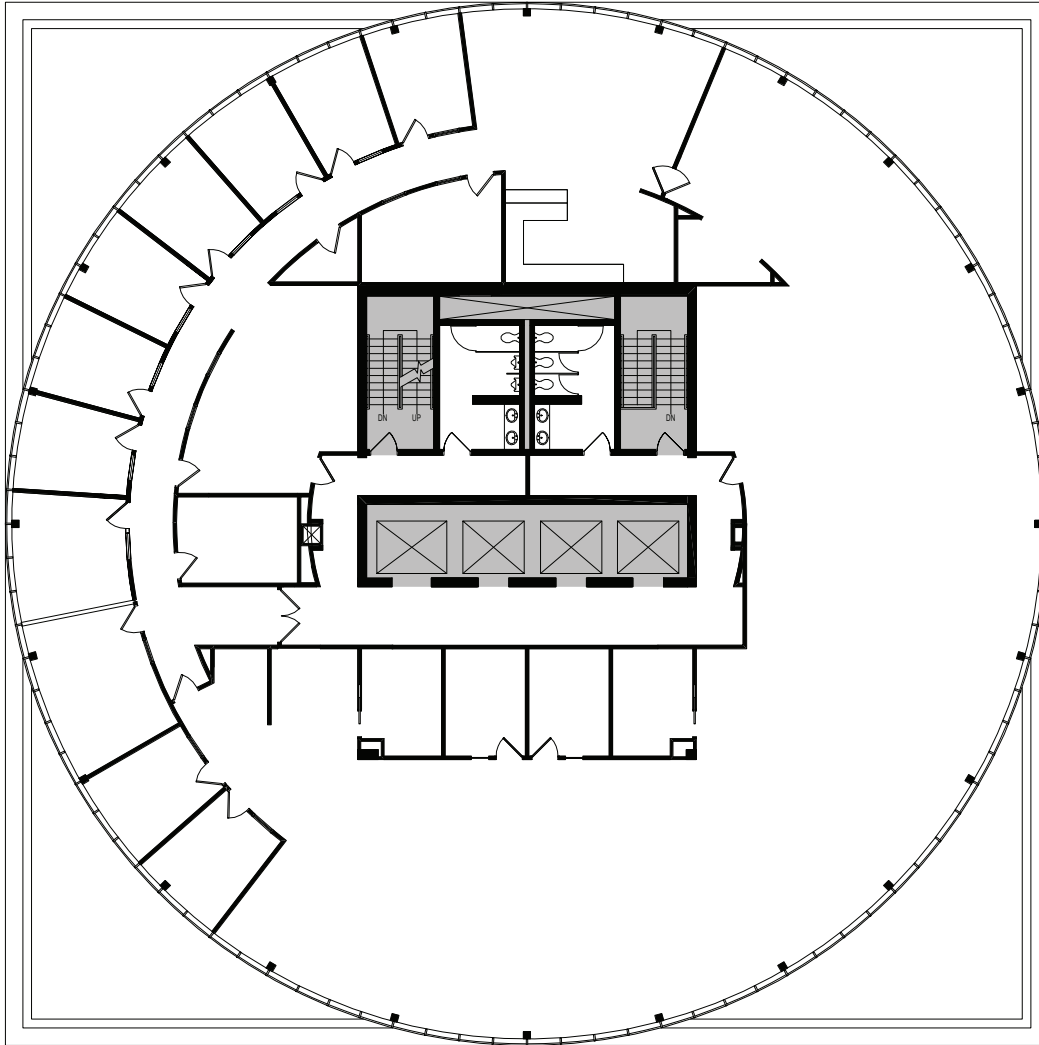

Wells Fargo P L A Z A

SUITE 2400
11,740 RSF

KEY PLAN

NOTE: Drawing not to scale.

FOR LEASING INFORMATION, PLEASE CONTACT:

Joe Conzemius
+1 952 924 4639
joseph.conzemius@cbre.com

Brian Wasserman
+1 952 924 4681
brian.wasserman@cbre.com