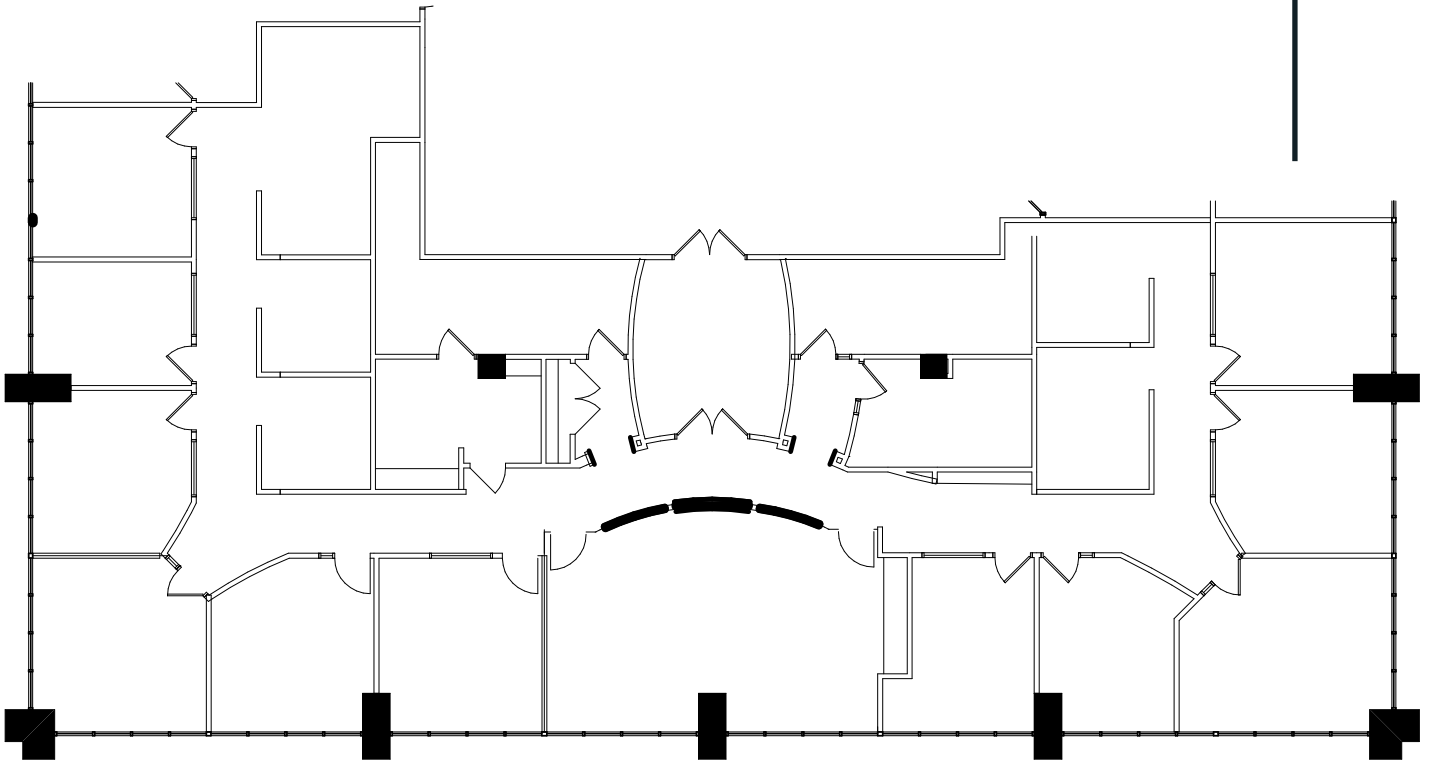

Wells Fargo P L A Z A

SUITE 1850
6,757 RSF

KEY PLAN

NOTE: Drawing not to scale.

FOR LEASING INFORMATION, PLEASE CONTACT:

Joe Conzemius
+1 952 924 4639
joseph.conzemius@cbre.com

Brian Wasserman
+1 952 924 4681
brian.wasserman@cbre.com