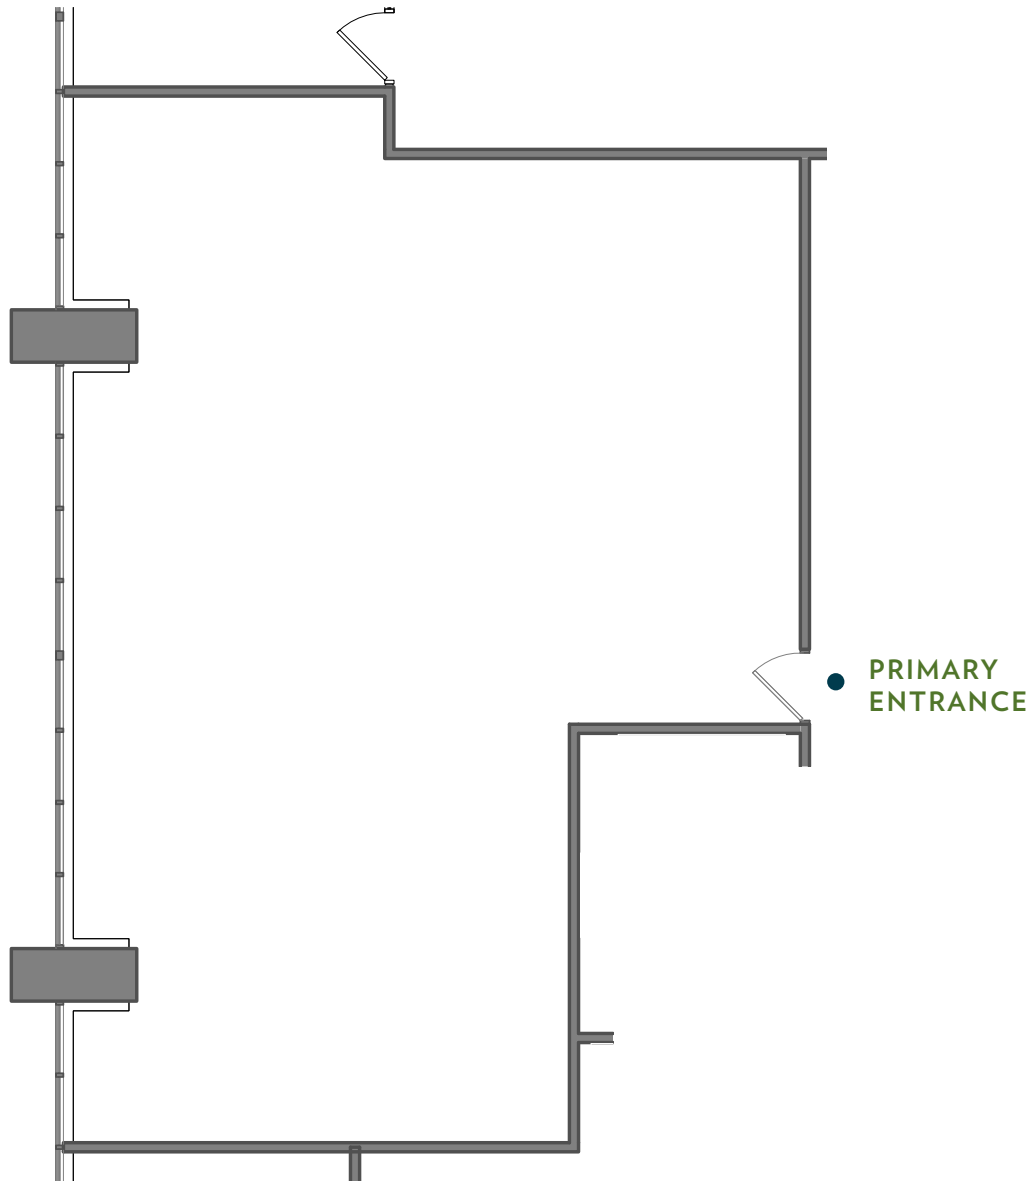

WELLS FARGO  
PLAZA

SUITE 800 | 1,313 RSF

key plan

NOTE: Drawing not to scale.

For leasing information, please contact:

Brian Wasserman  
brian.wasserman@cbre.com  
952.924.4681

Joe Conzemius  
joe.conzemius@cbre.com  
952.924.4639