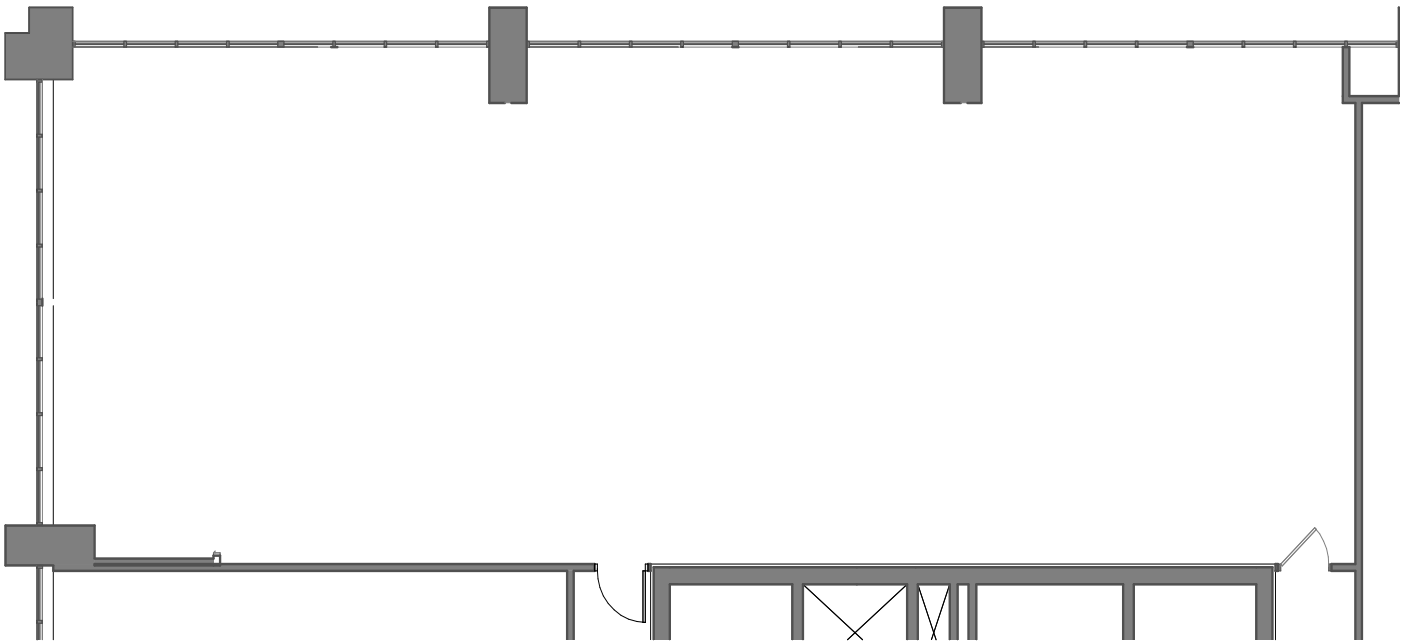

Wells Fargo P L A Z A

SUITE 2350
3,159 RSF

KEY PLAN

NOTE: Drawing not to scale.

FOR LEASING INFORMATION, PLEASE CONTACT:

Joe Conzemius
+1 952 924 4639
joseph.conzemius@cbre.com

Brian Wasserman
+1 952 924 4681
brian.wasserman@cbre.com