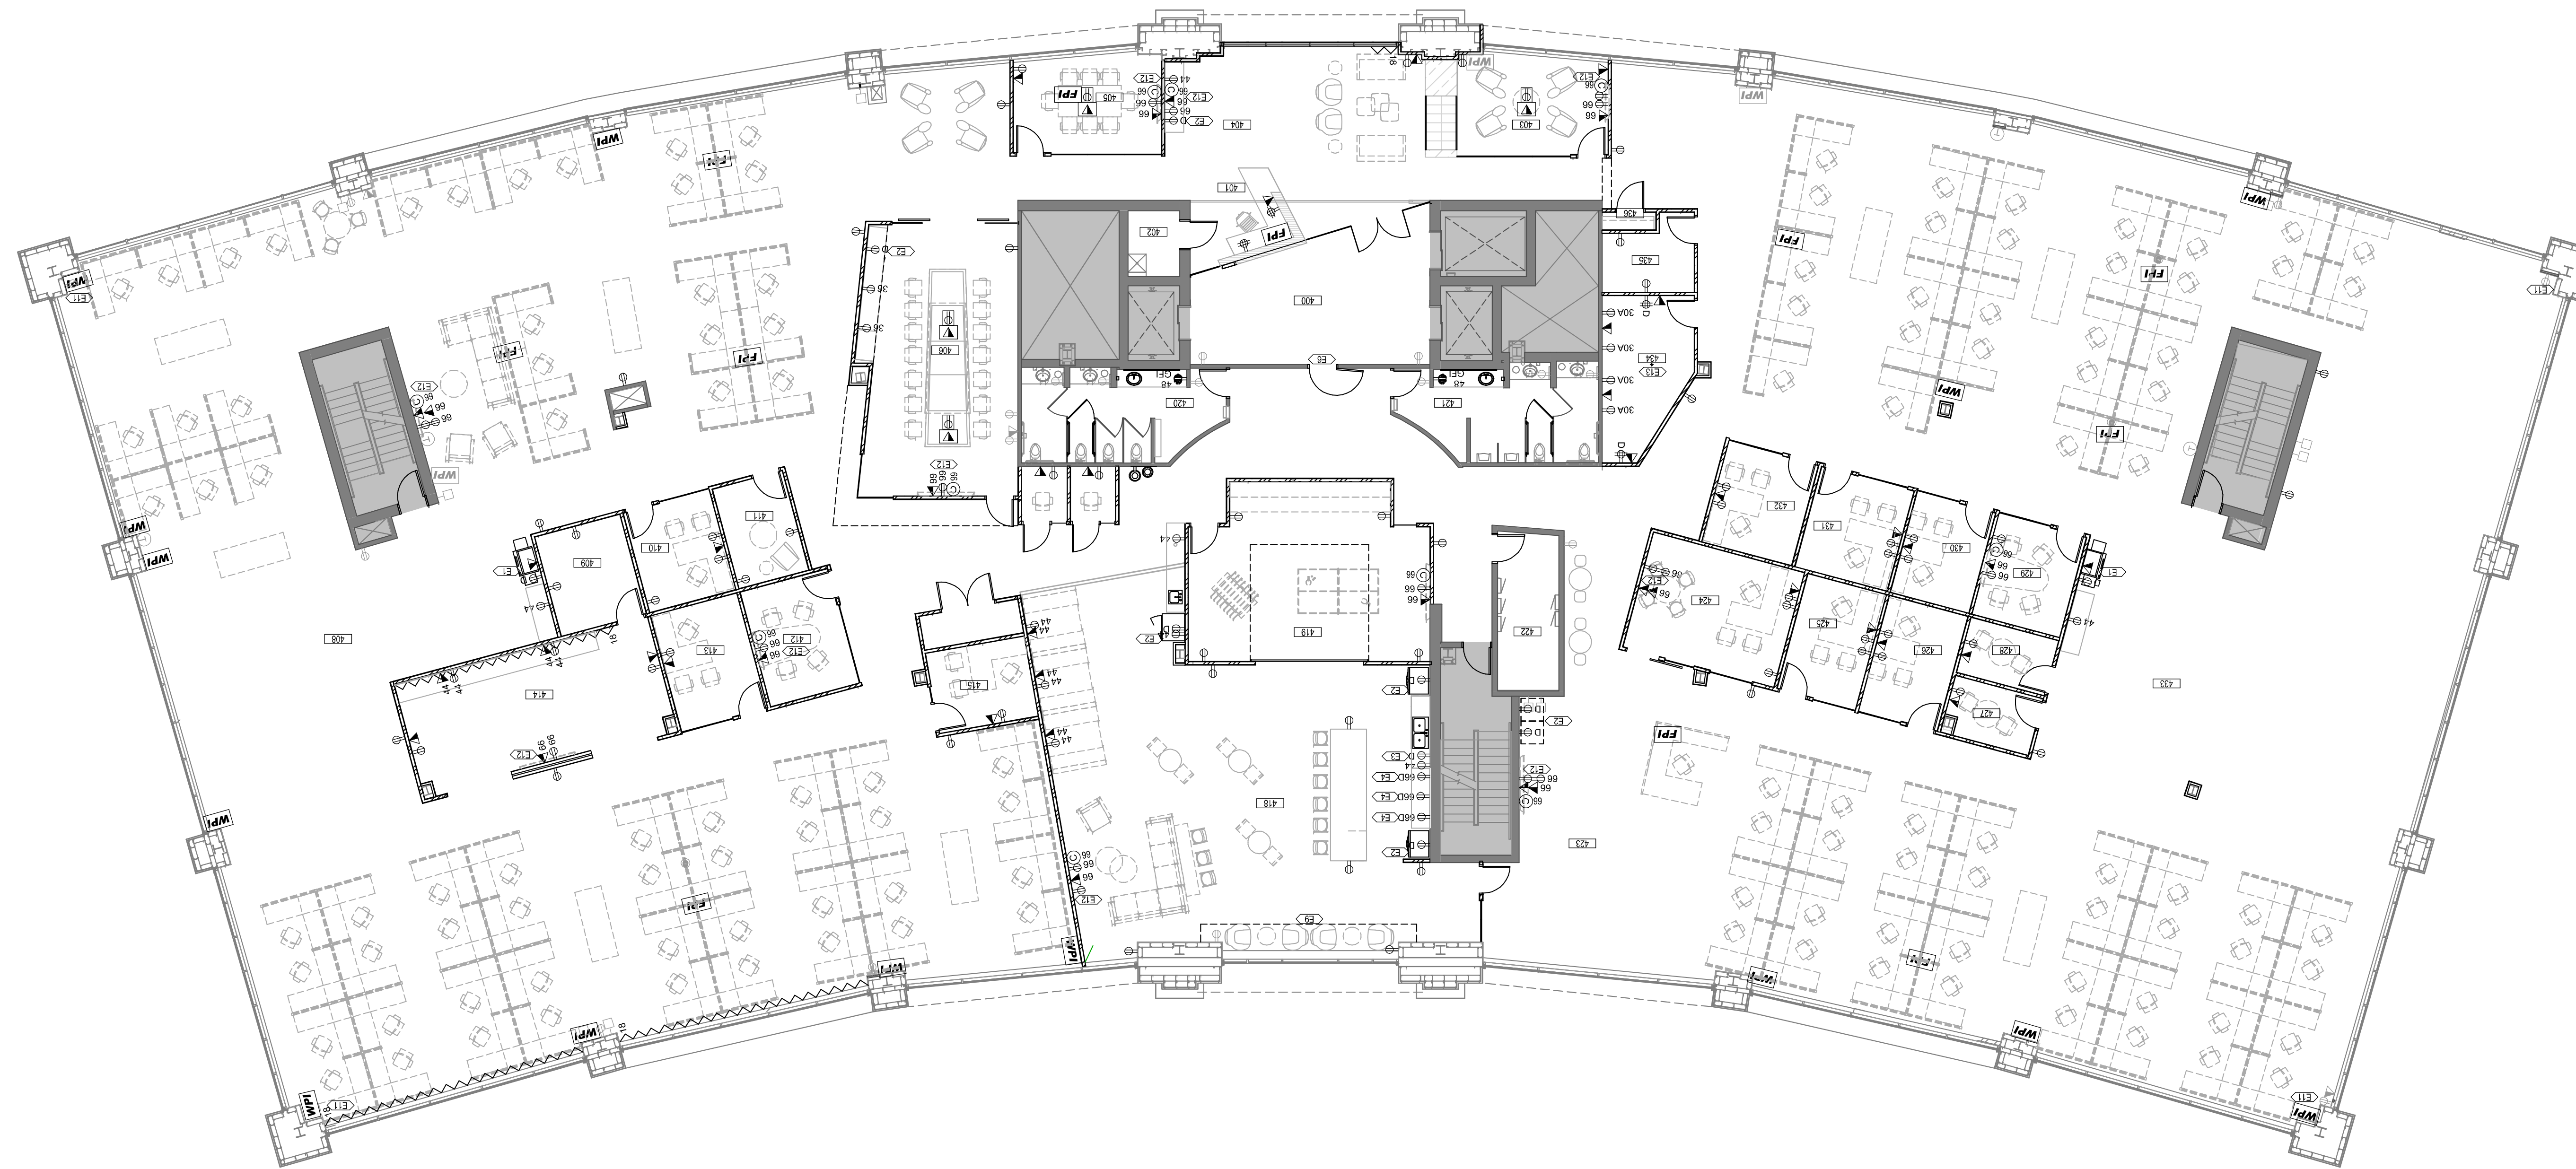

WINDSOR PLAZA

— 11995 SINGLETREE LN —

SUITE 400
27,215 SF SPEC SUITE FOR LEASE

CBRE