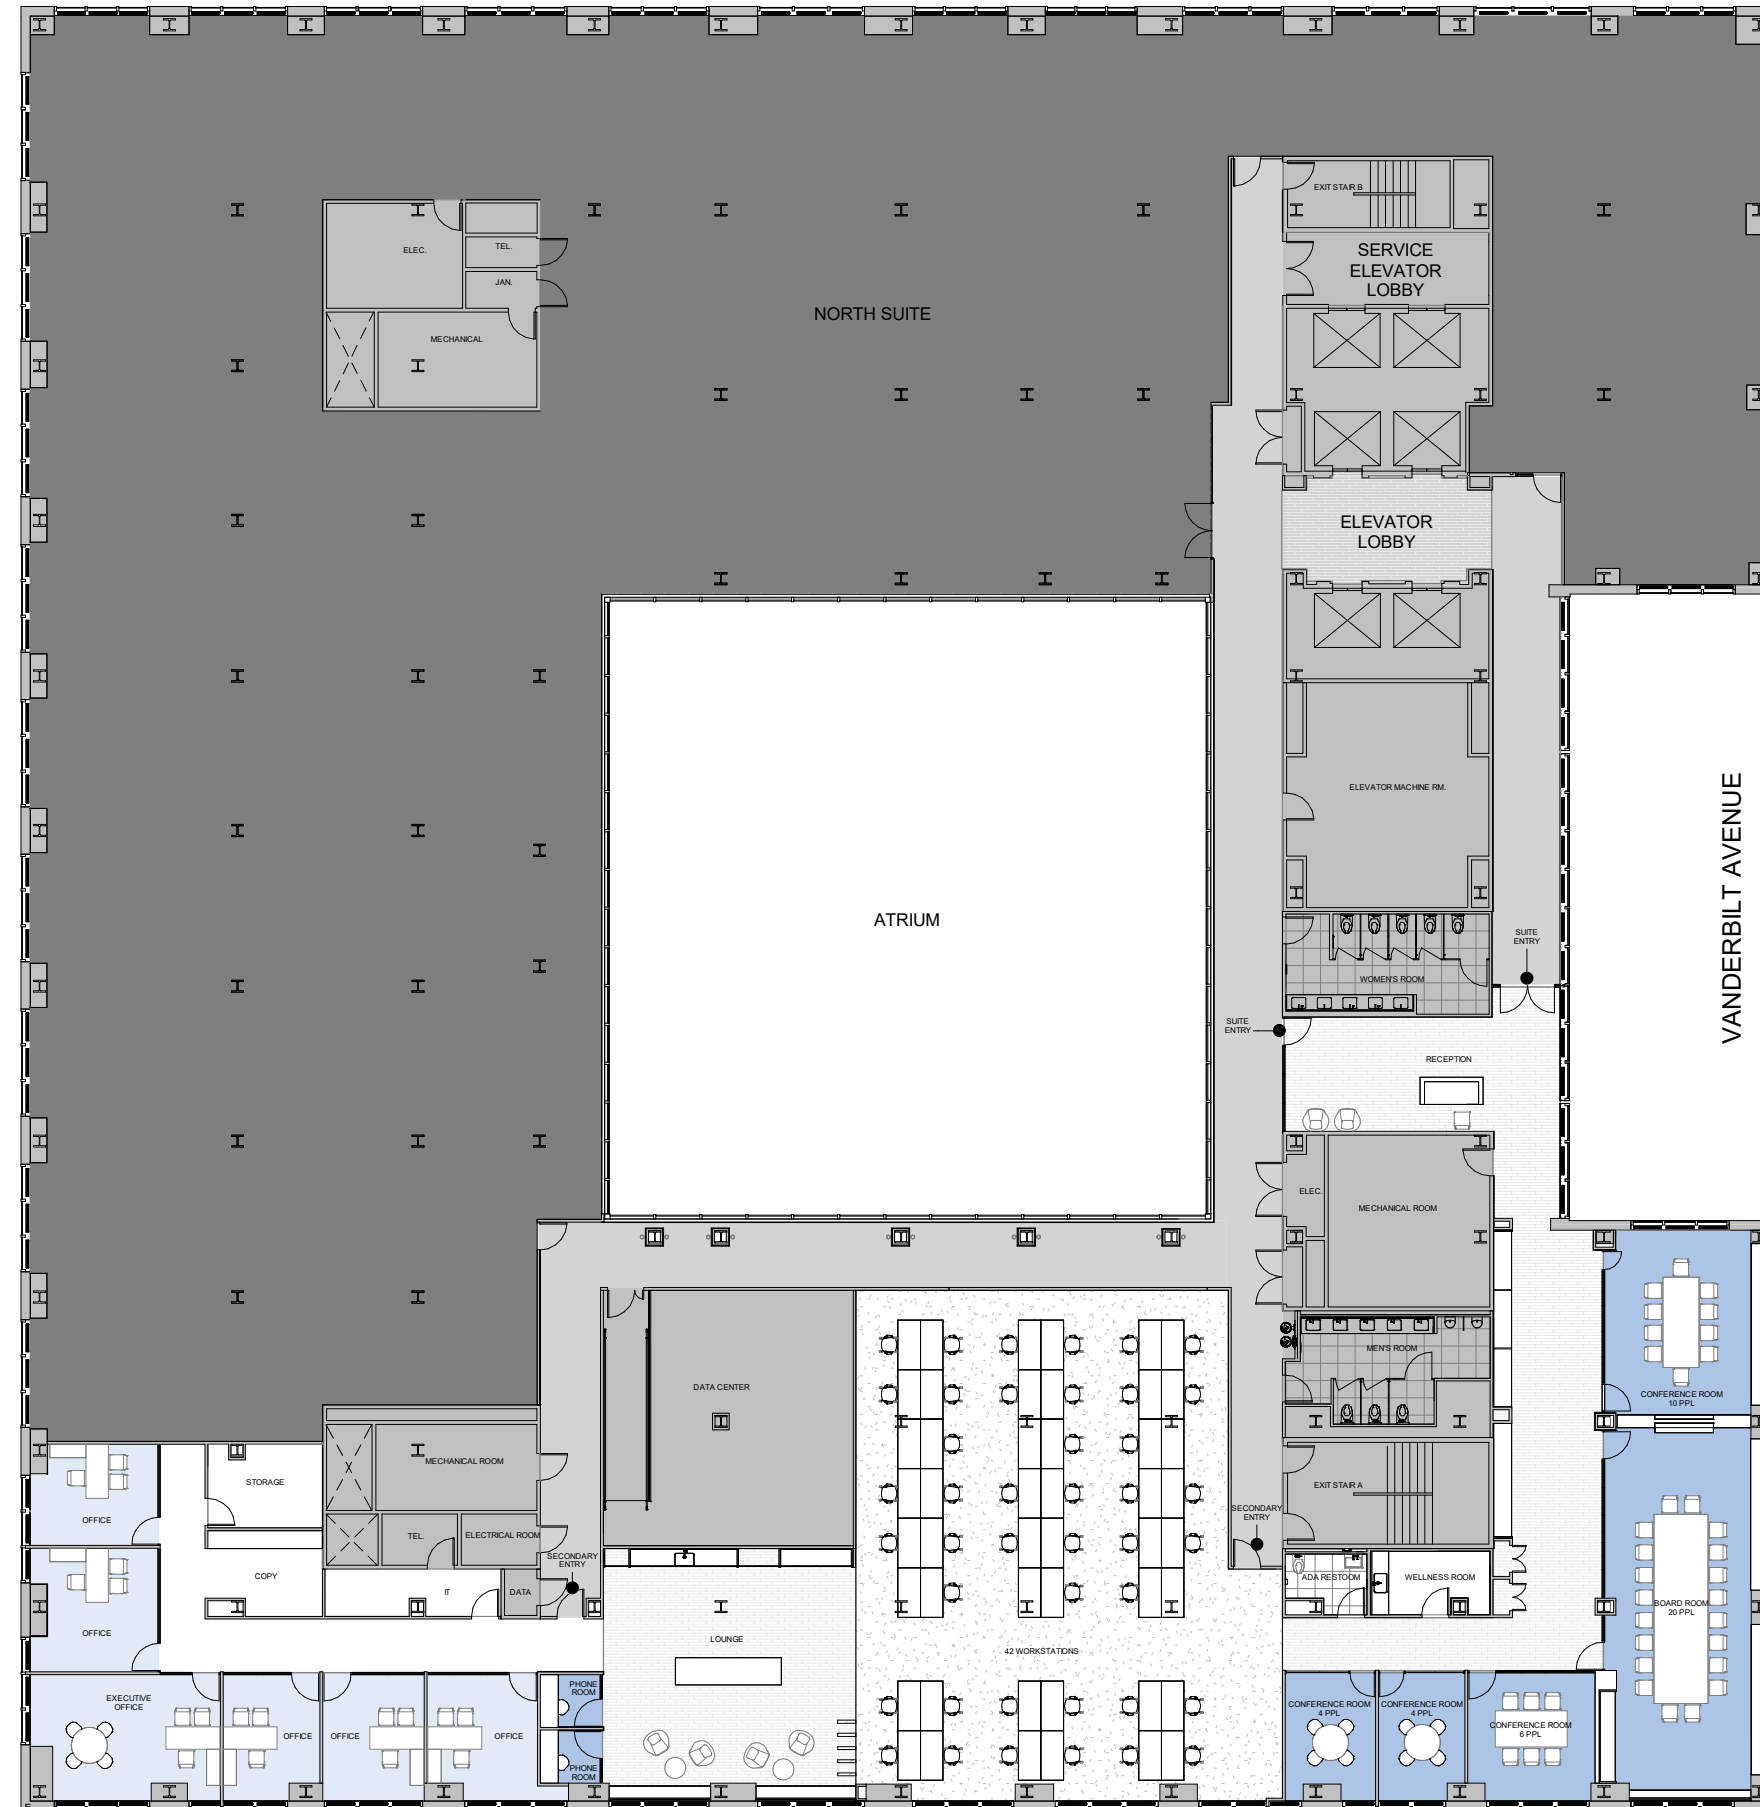

EAST 44TH STREET

MADISON AVENUE

PROGRAM COUNT

WORK PLACE:  
 42 WORK STATIONS (66" X 30")  
 1 EXECUTIVE OFFICE  
 5 OFFICES  
 1 SEAT RECEPTION DESK

ENCLOSED MEETING:  
 1 BOARD ROOM  
 2 MEDIUM CONFERENCE  
 2 SMALL CONFERENCE  
 2 PHONE ROOMS

OFFICE SUPPORT:  
 RECEPTION  
 LOUNGE  
 IT ROOM  
 COPY ROOM  
 WELLNESS ROOM  
 STORAGE ROOM  
 UNISEX RESTROOM

*22 Vanderbilt*

10/21/2024

EAST 43RD STREET

PRE-BUILT SUITE - 24TH FLOOR