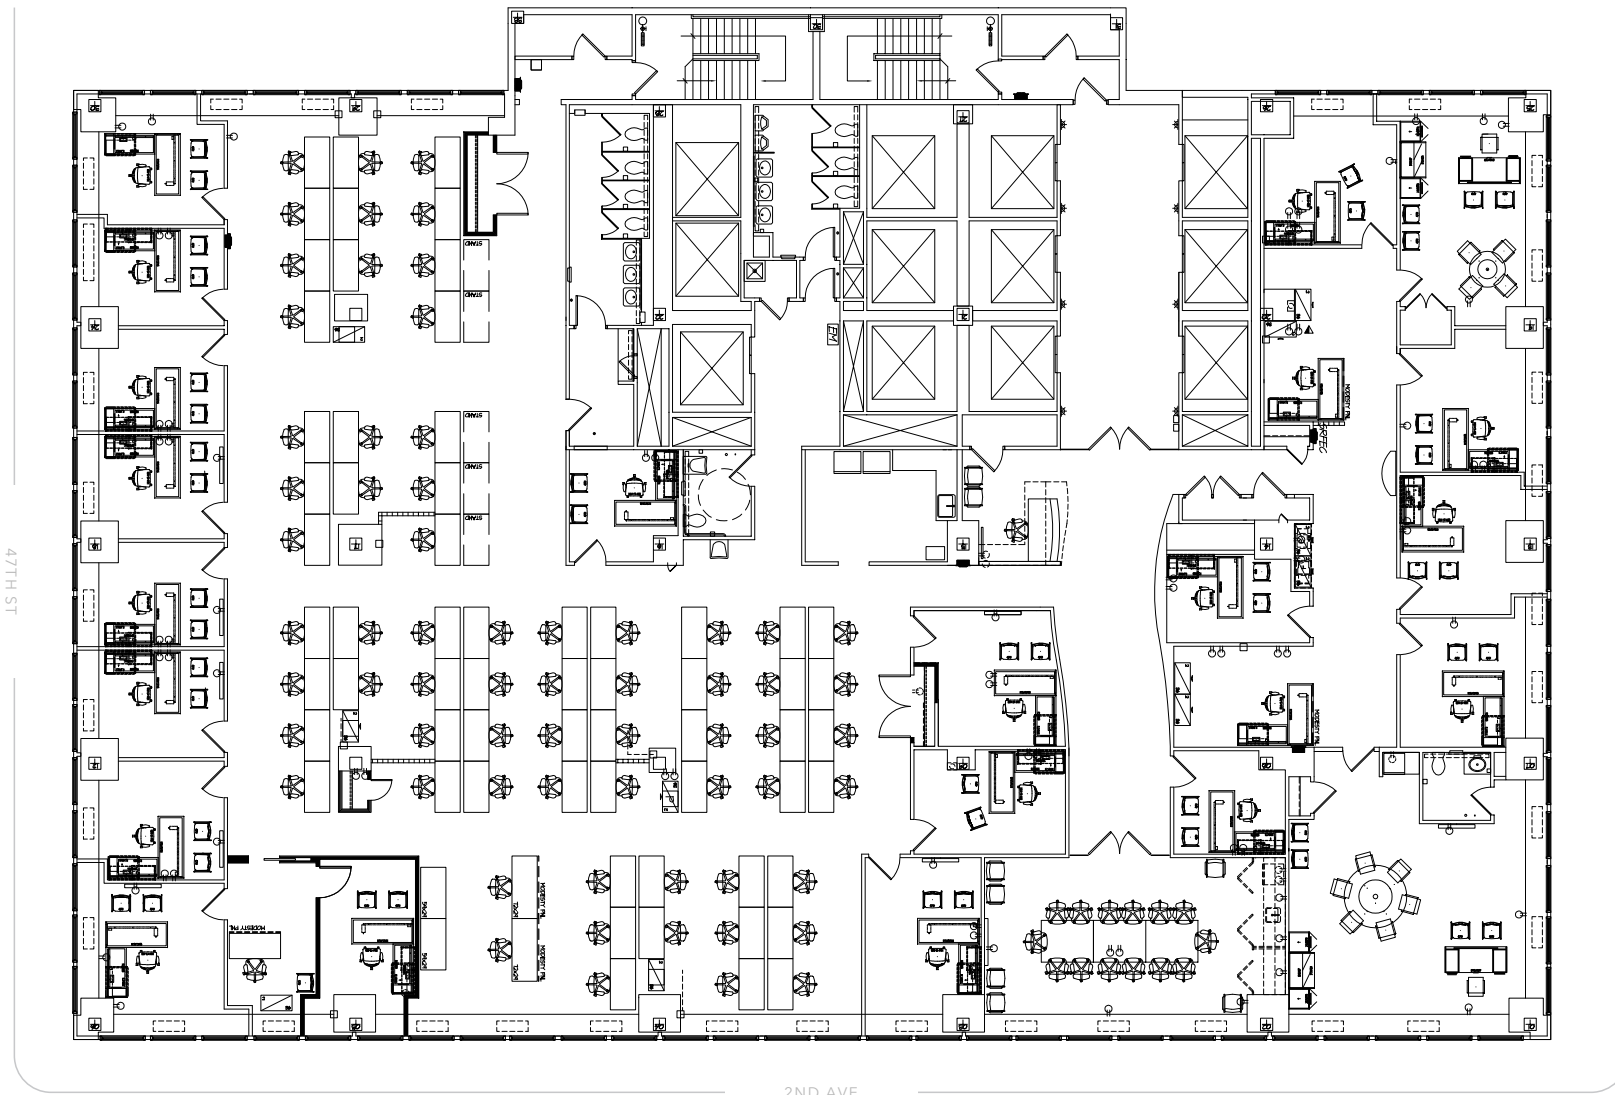

O N E D A G

FLOOR 24
ENTIRE
AS BUILT

16,121 RSF

Paul Amrich | +1 212.984.8122 | paul.amrich@cbre.com
Neil King | +1 212.984.8352 | neil.king@cbre.com
James Ackerson | +1 212.984.6647 | james.ackerson@cbre.com
Alex D'Amario | +1 212.984.6697 | alex.damario@cbre.com