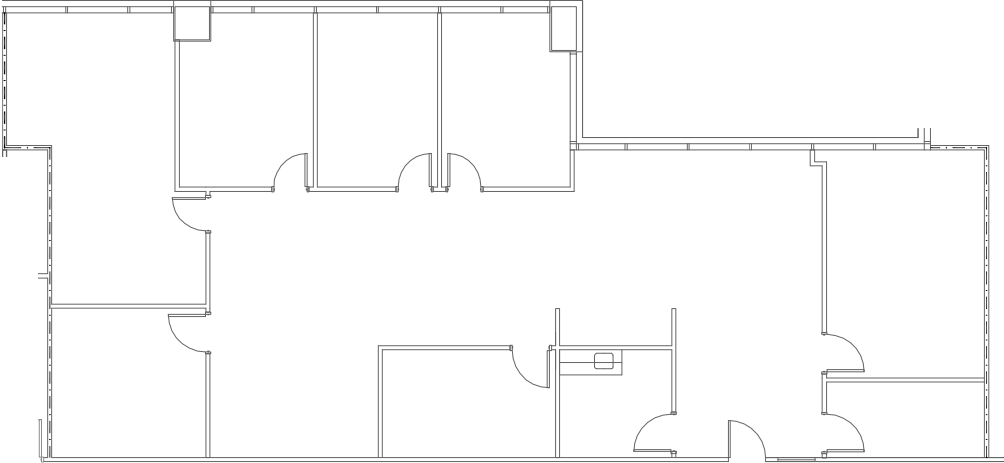

FOR LEASE **NORTHWOOD TOWER**

1777 NE LOOP 410
San Antonio, TX 78217

FLOOR PLAN
SUITE 912
±2,984 RSF

LOCATION MAP