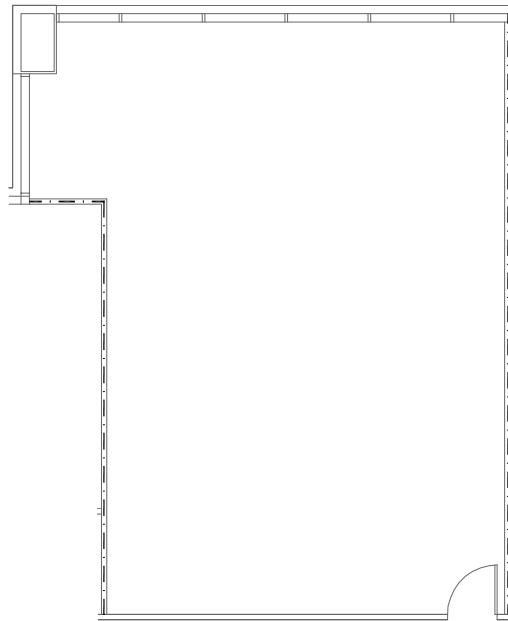

FOR LEASE **NORTHWOOD TOWER**

1777 NE LOOP 410
San Antonio, TX 78217

FLOOR PLAN

SUITE 904
±1,165 RSF

LOCATION MAP