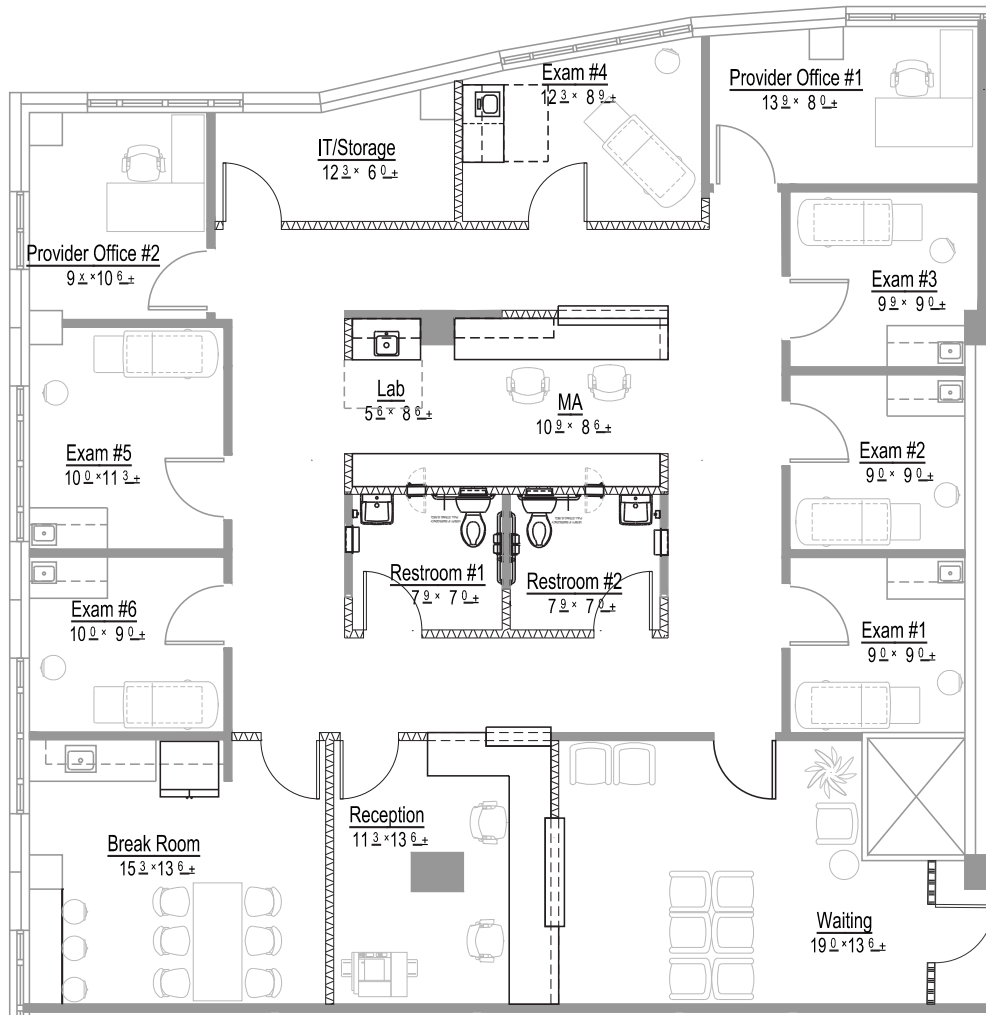

SUITE 223
2,593 SF
SPEC

SKY RIDGE ASPEN BUILDING

10103 RIDGEGATE PARKWAY
LONE TREE, COLORADO

Proximity Plan

LEASING

STEPHANI GASKINS
+1 720 528 6346
STEPHANI.GASKINS@CBRE.COM

ANNA SCHORNSTEIN
+1 303 583 2099
ANNA.SCHORNSTEIN@CBRE.COM