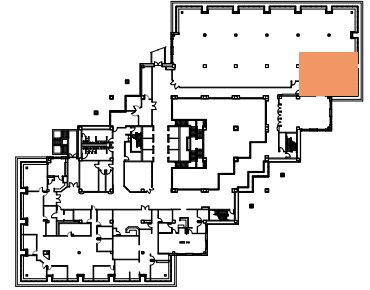

ONE ORLANDO
CENTRE

SUITE 210 - 1,935 RSF

800 NORTH MAGNOLIA

FOR ADDITIONAL INFORMATION

JAY DIXON

+1 407 404 5062

jay.dixon@cbre.com

COLIN MORRISON