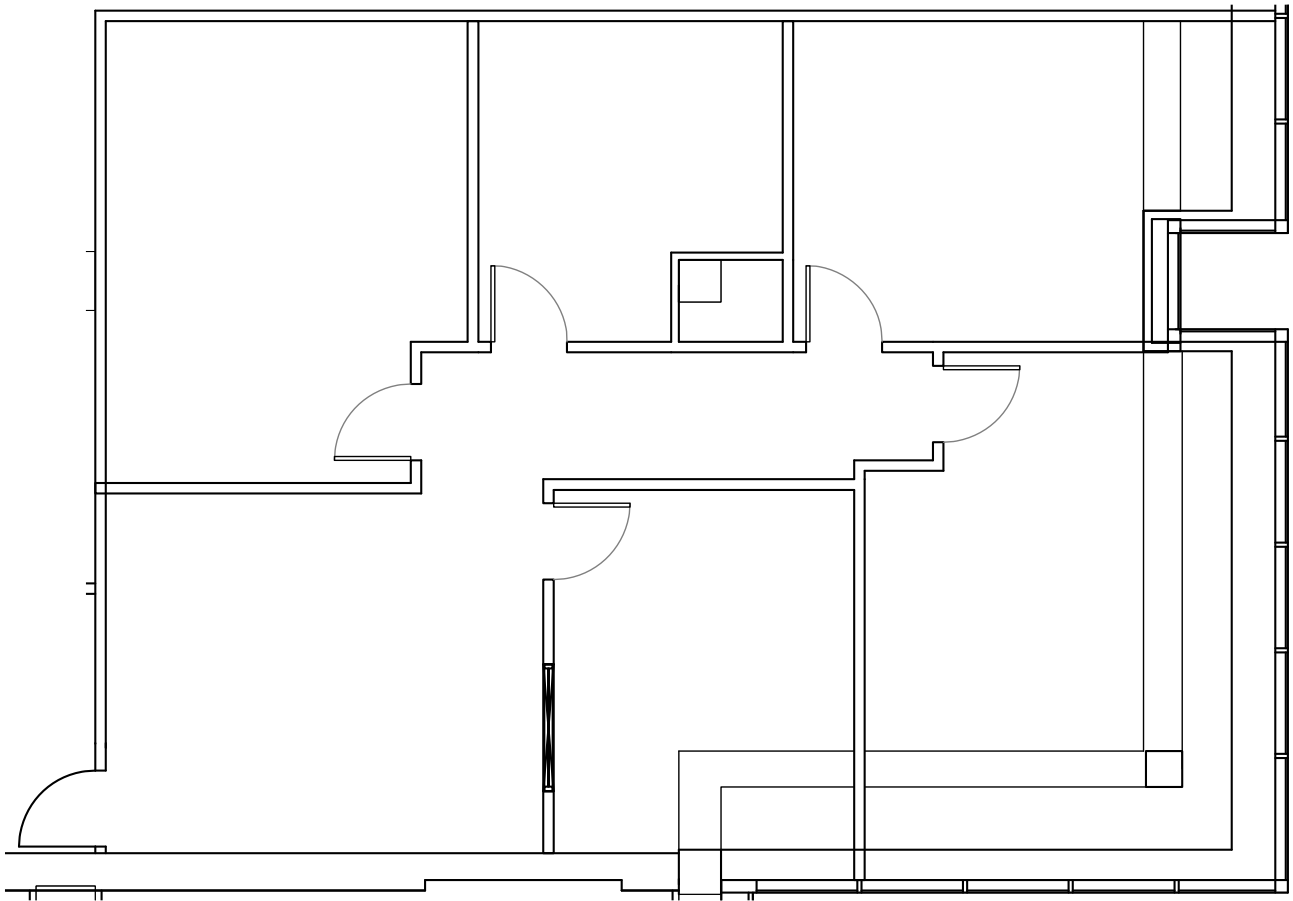

ONE ORLANDO
CENTRE

SUITE 210 - 1,935 RSF

800 NORTH MAGNOLIA

FOR ADDITIONAL INFORMATION

JAY DIXON

+1 407 404 5062

jay.dixon@cbre.com

COLIN MORRISON