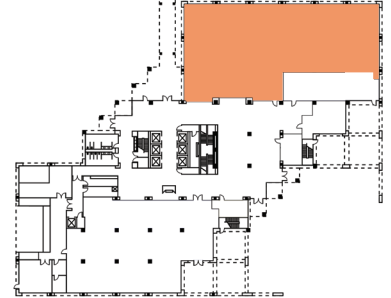

ONE ORLANDO
CENTRE

SUITE 100 - 9,946 RSF

800 NORTH MAGNOLIA

FOR ADDITIONAL INFORMATION

JAY DIXON

+1 407 404 5062

jay.dixon@cbre.com

CBRE, Inc. Licensed Real Estate Broker