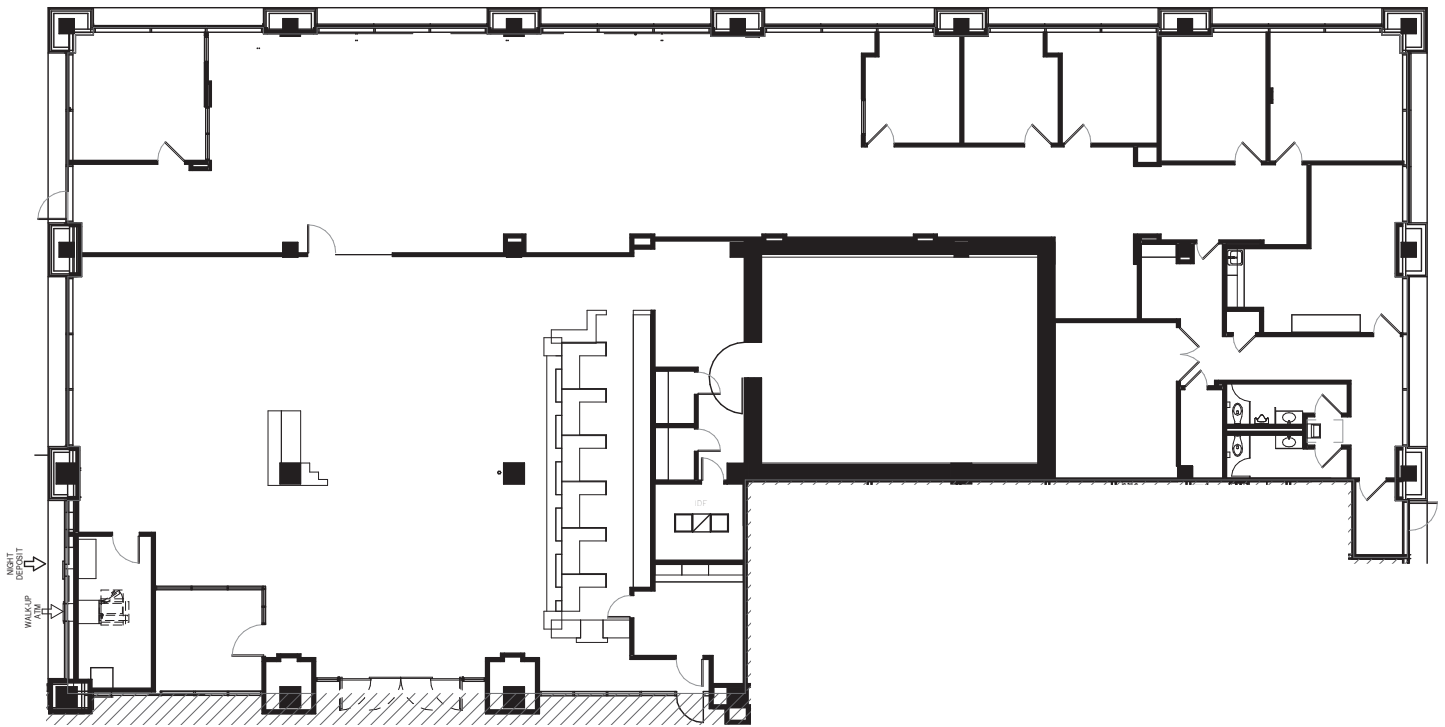

ONE ORLANDO
CENTRE

SUITE 100 - 9,946 RSF

800 NORTH MAGNOLIA

FOR ADDITIONAL INFORMATION

JAY DIXON

+1 407 404 5062

jay.dixon@cbre.com

CBRE, Inc. Licensed Real Estate Broker