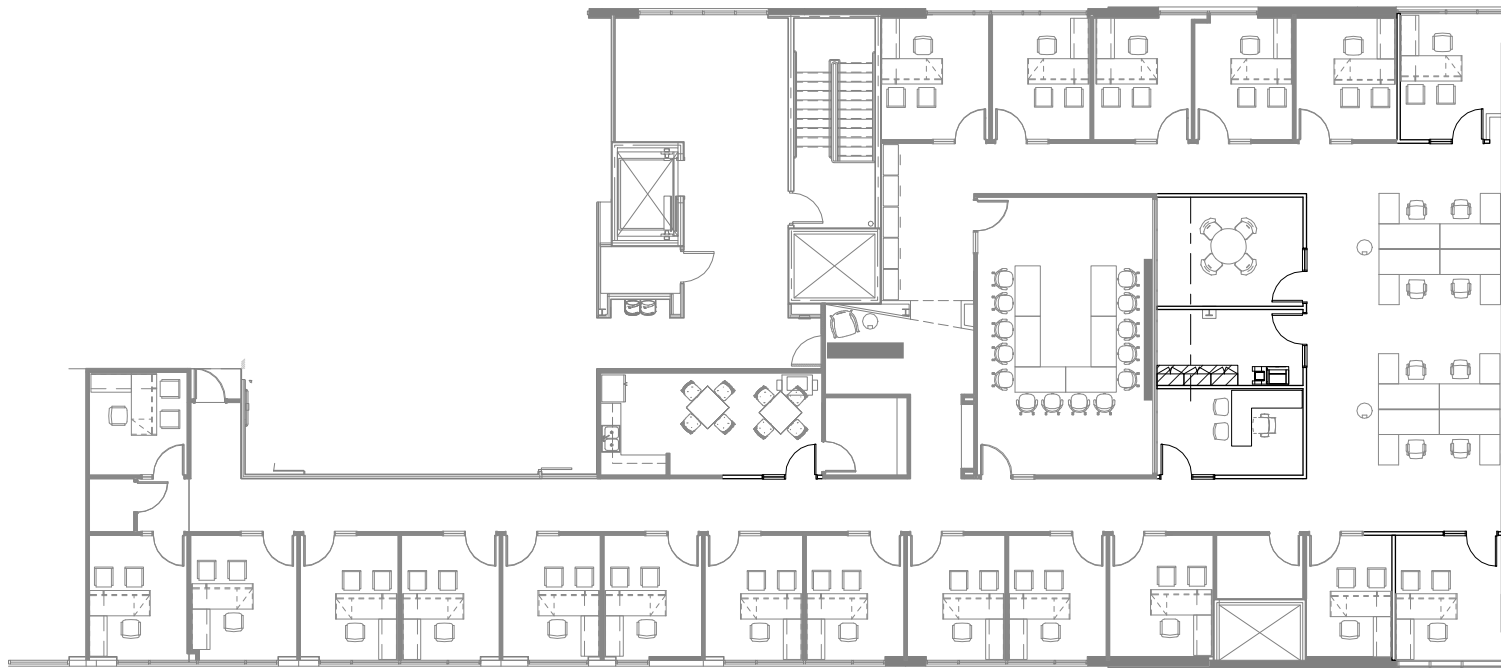

Midtown Commons
at Crestview Station

Building I – 7020 Easy Wind Drive

SUITE 200

7,010 SF