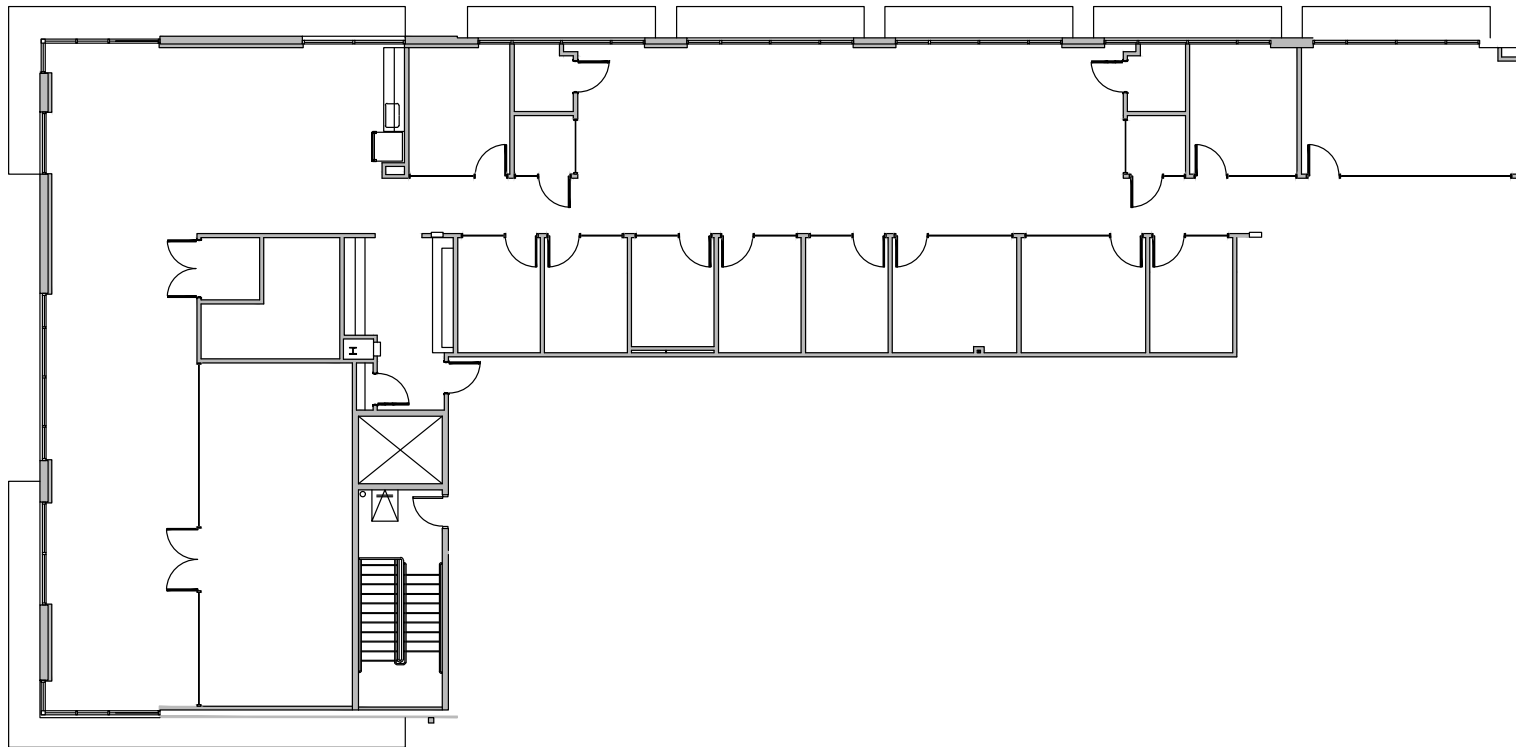

 **Midtown Commons**
at Crestview Station

Building I – 7020 Easy Wind Drive

SUITE 250

6,173 SF