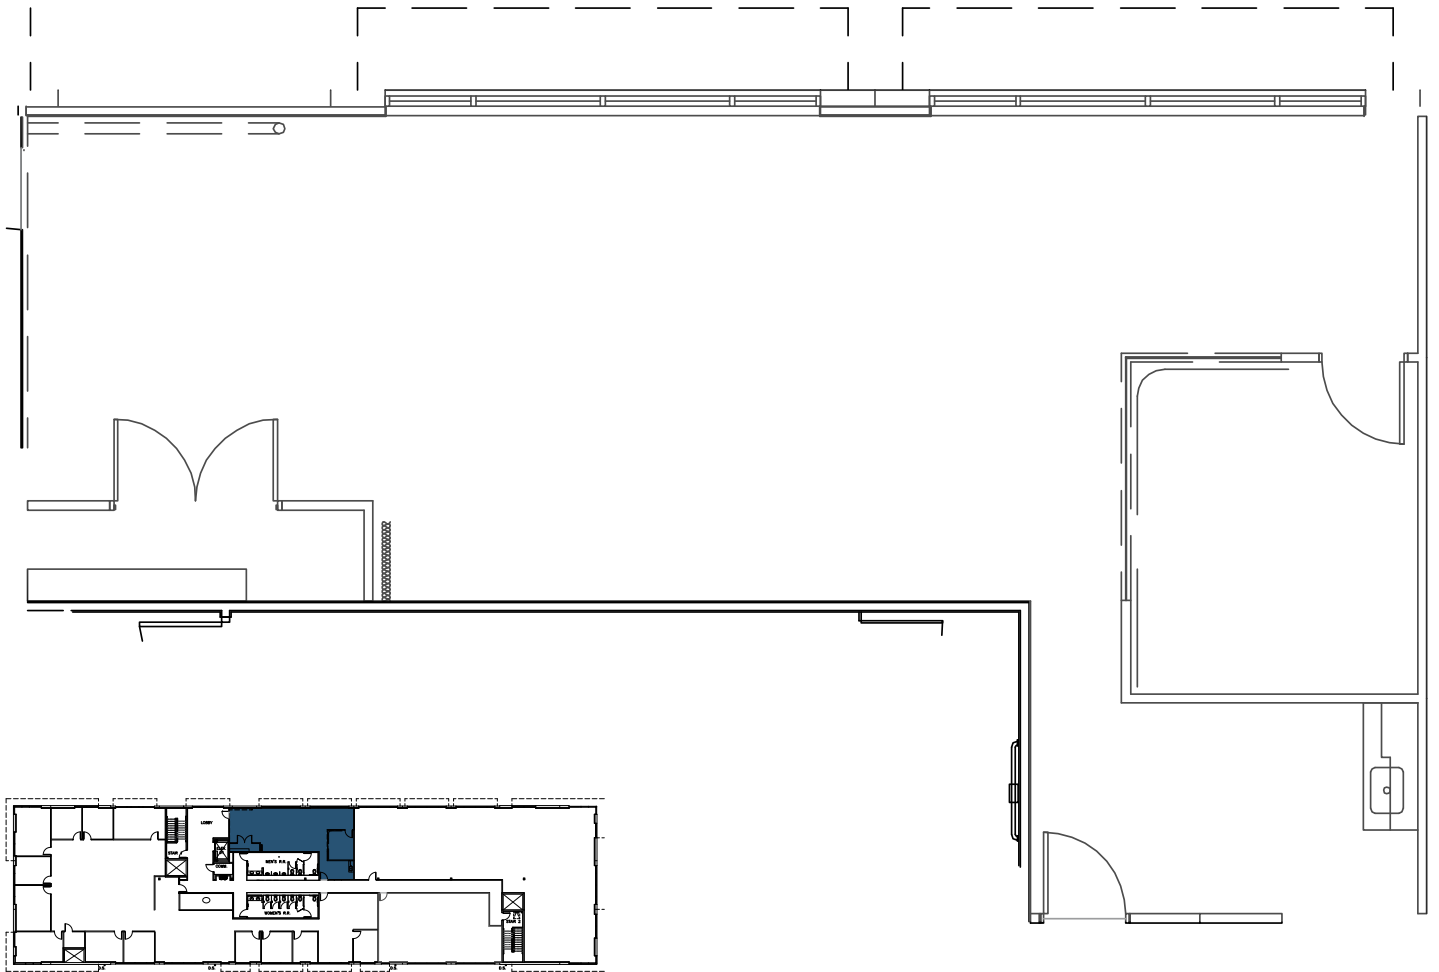

MC Midtown Commons
at Crestview Station

Building 11 – 7010 Easy Wind Drive

SUITE 200

1,322 SF