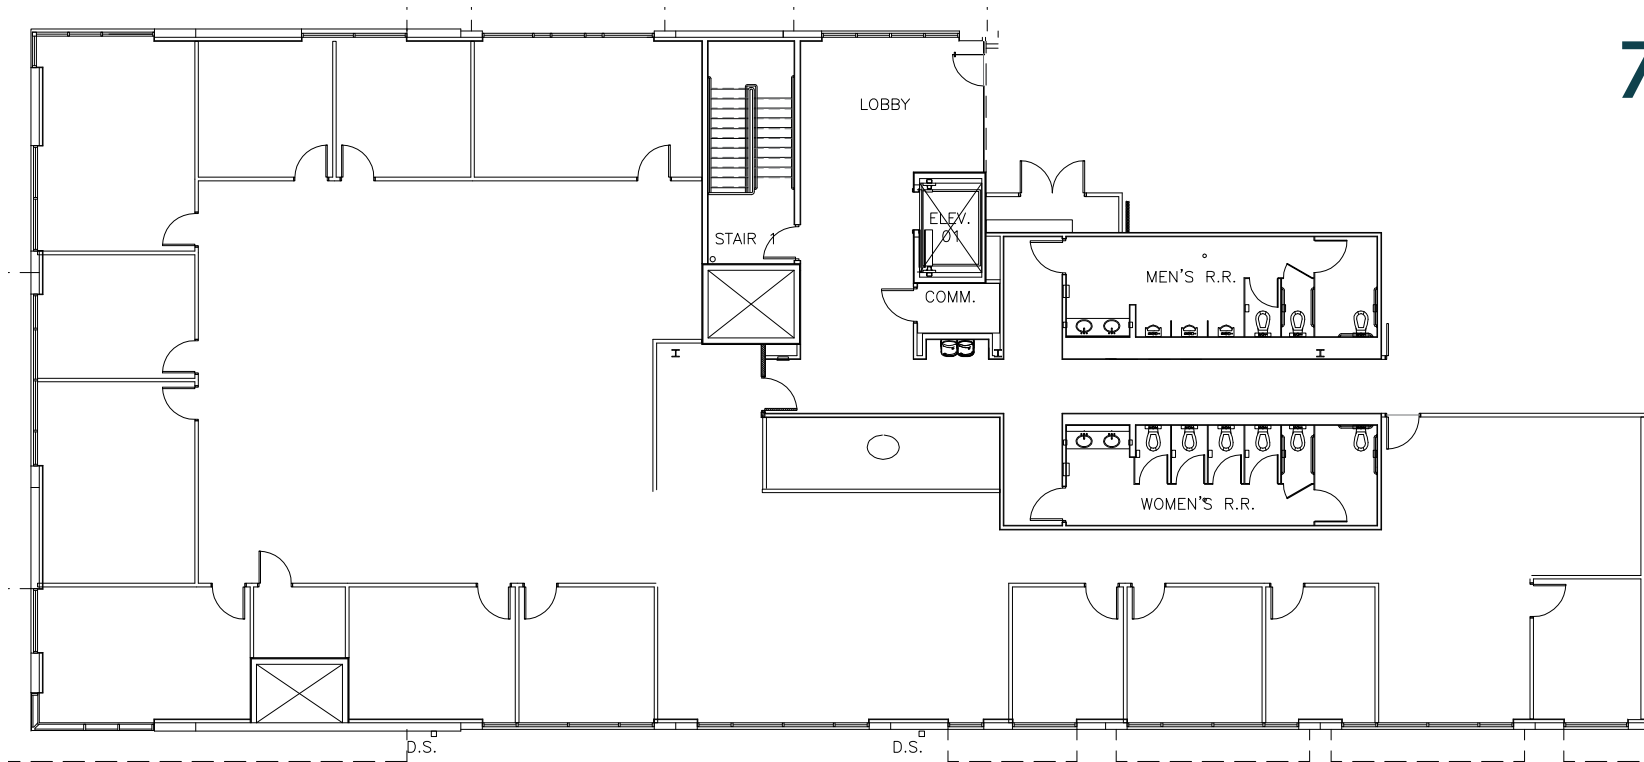

# Midtown Commons

at Crestview Station

Building 11 – 7010 Easy Wind Drive

## SUITE 210 - AVAILABLE 7/2027

**7,189 SF**