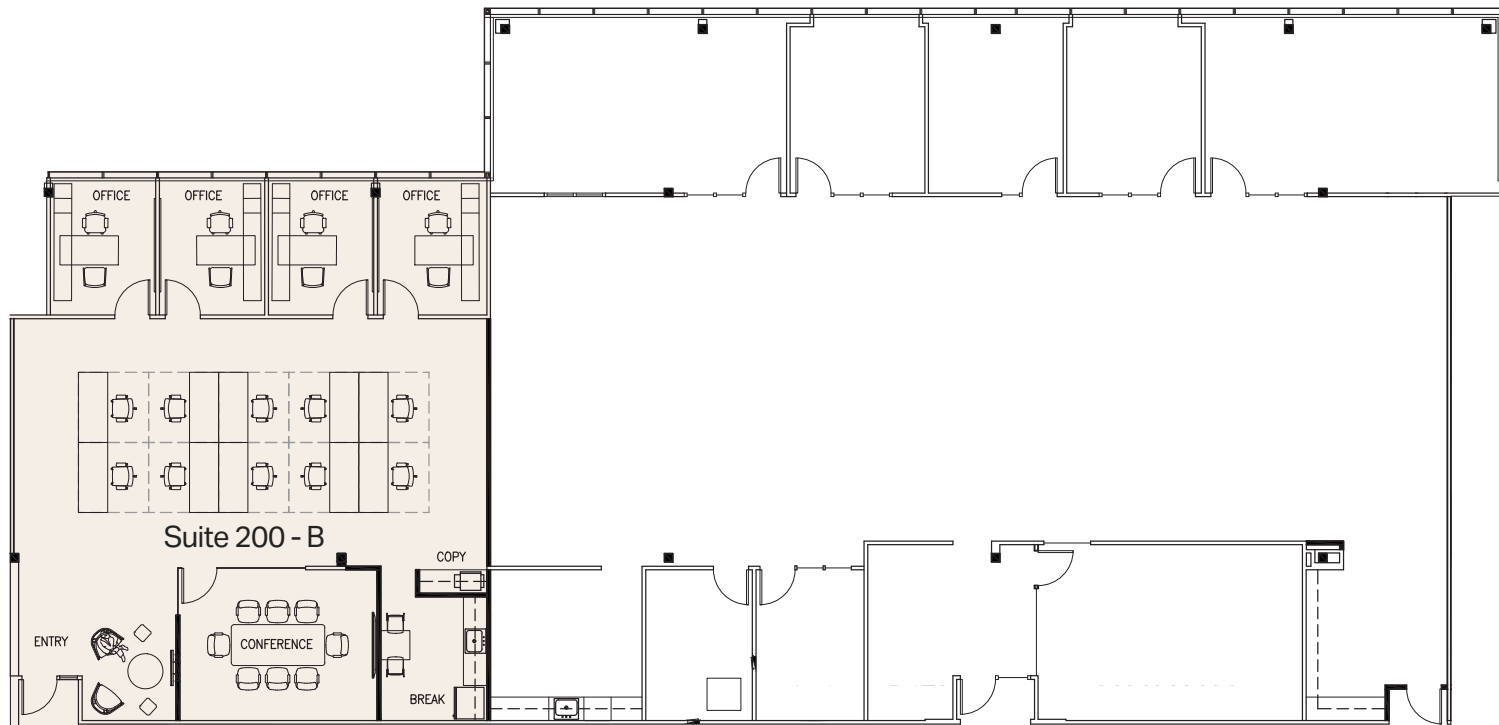

KEY SITE PLAN

Scott Davis
Executive Vice President
+1 425 941 7573
scott.davis@cbre.com

Tim Owens
Senior Vice President
+1 425 462 6913
tim.owens@cbre.com

KEY SITE
PLAN

Scott Davis
Executive Vice President
+1 425 941 7573
scott.davis@cbre.com