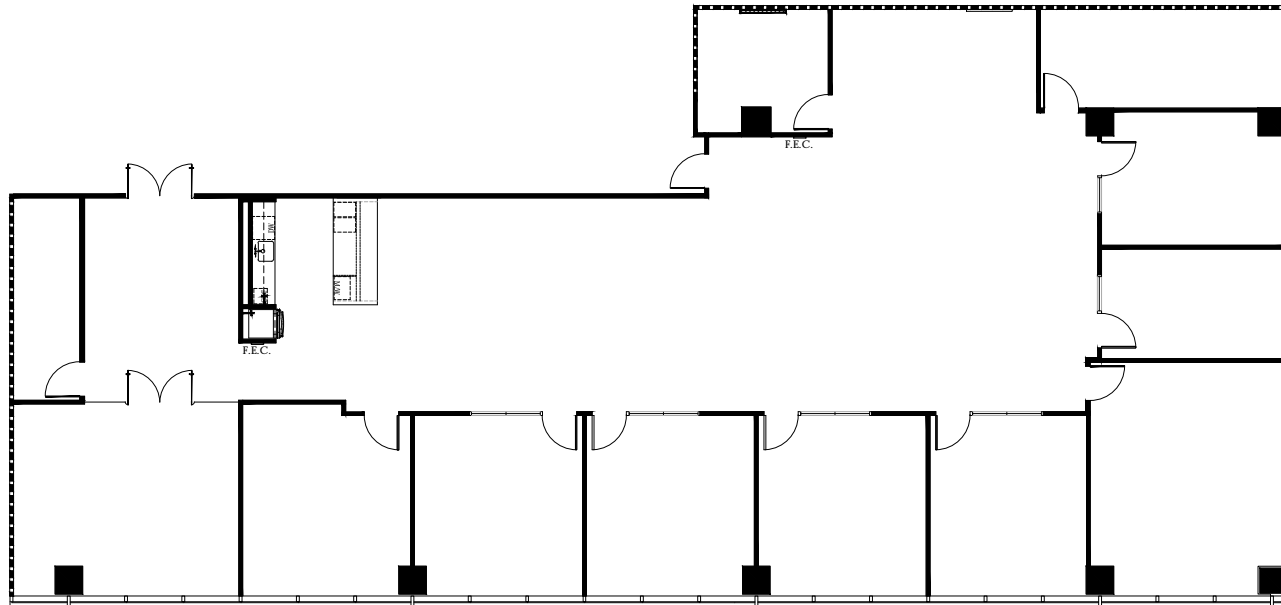

TOLLWAY PLAZA

Tollway Plaza South - 15950 Dallas Parkway, Dallas, TX 75248

SUITE

300

5,729
RSF

3RD FLOOR KEY PLAN

Shannon Brown

+1 214 979 6311