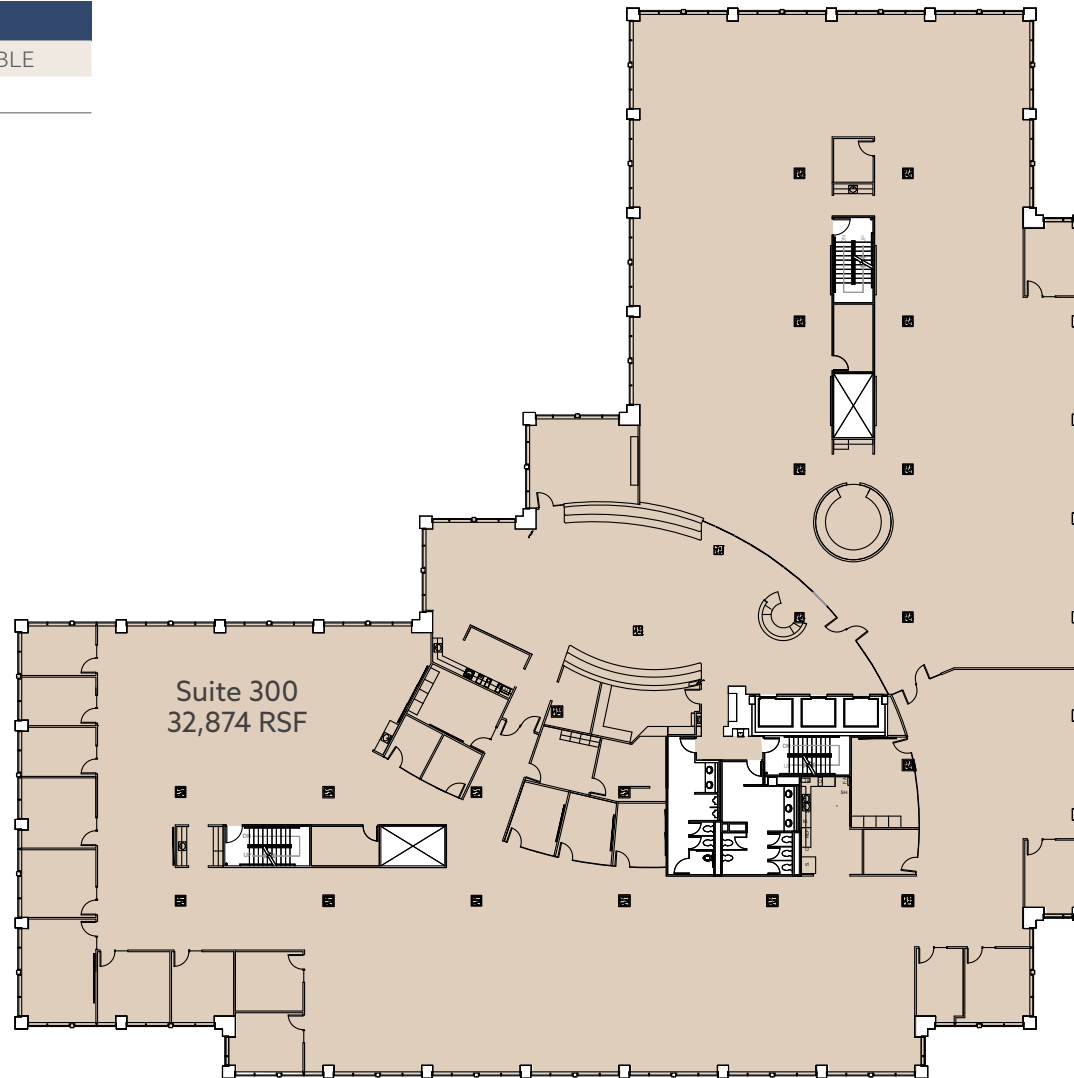

BUILDING I		
SUITE	SIZE/SF	AVAILABLE
300	32,874	Now

FOR INFORMATION CONTACT

SCOTTA ASHCRAFT

(OFFICE) +1 206 292 6063

(CELL) +1 206 601 3700

scotta.ashcraft@cbre.com

TIM OWENS

(OFFICE) +1 425 462 6913