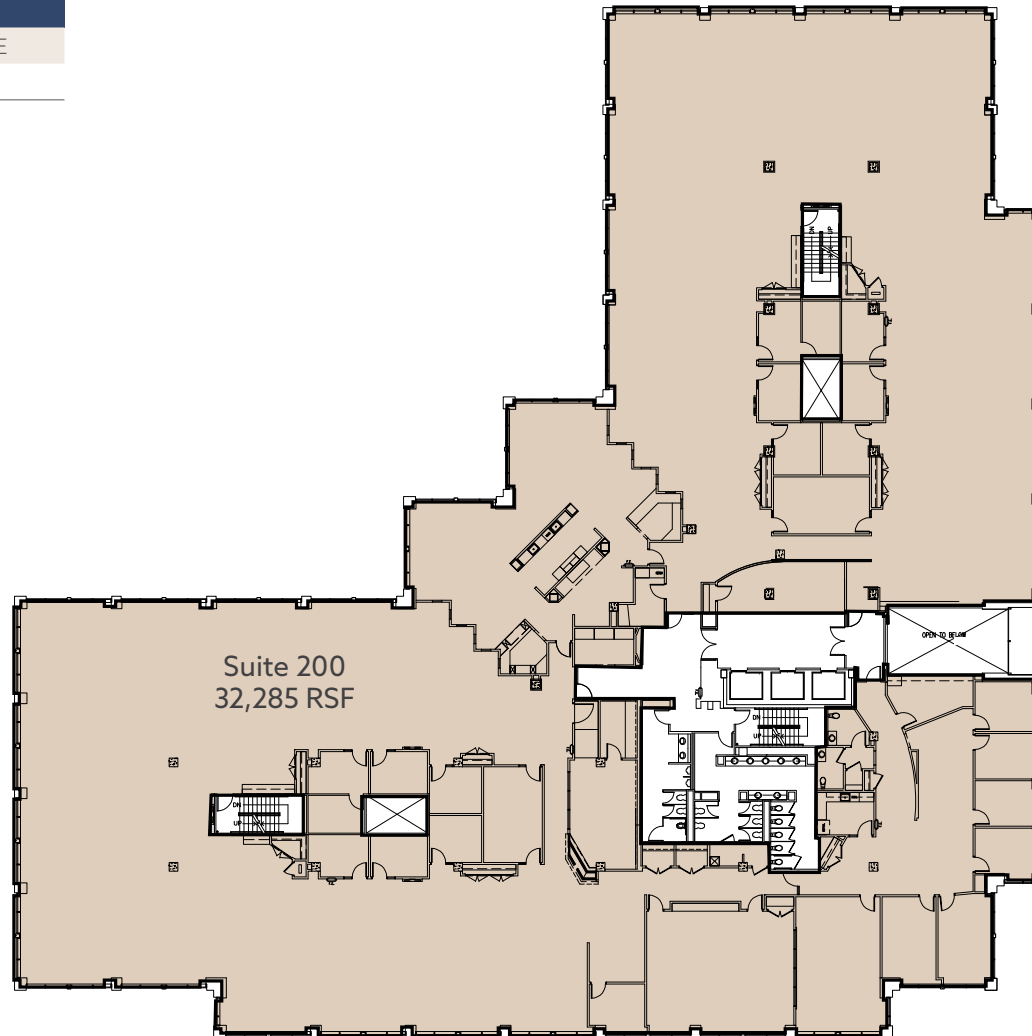

BUILDING I		
SUITE	SIZE/SF	AVAILABLE
200	32,285	Now

FOR INFORMATION CONTACT

SCOTTA ASHCRAFT

(OFFICE) +1 206 292 6063

(CELL) +1 206 601 3700

scotta.ashcraft@cbre.com

TIM OWENS

(OFFICE) +1 425 462 6913