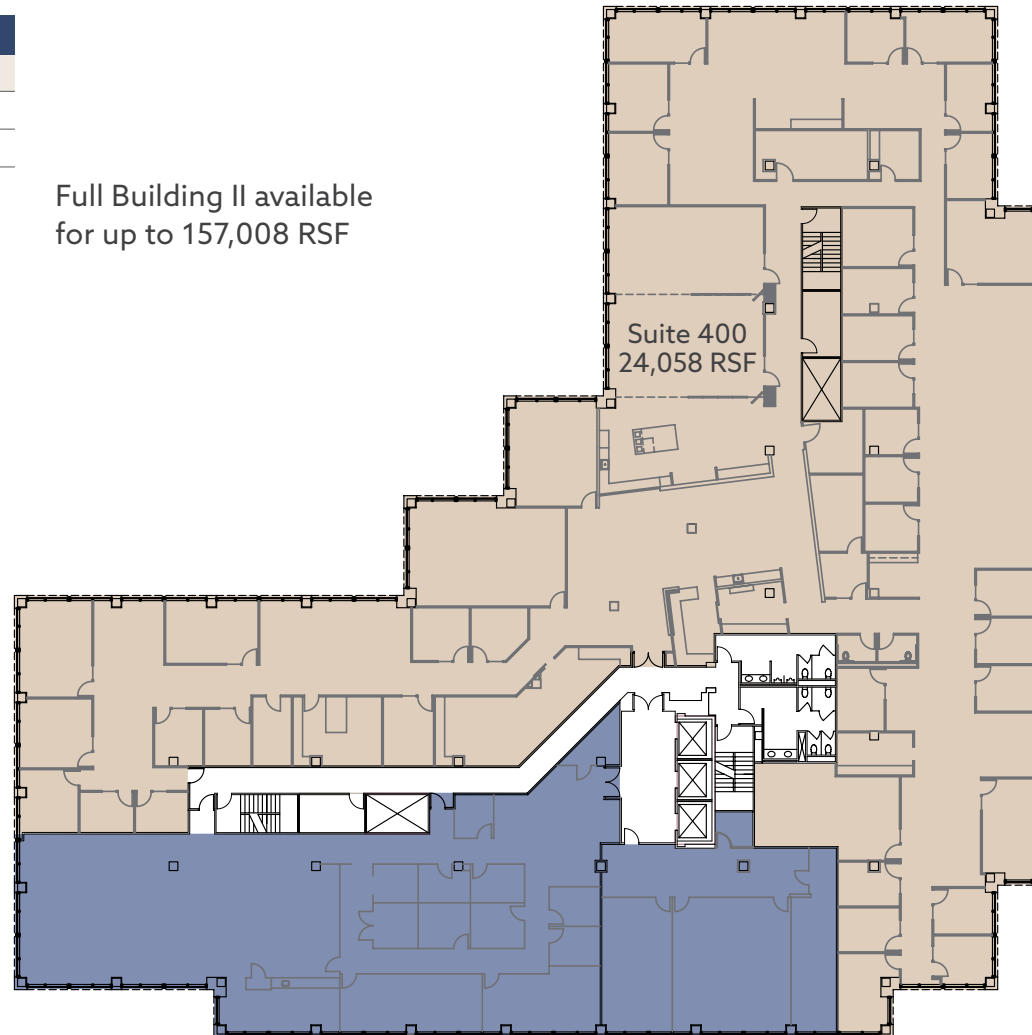

BUILDING II		
SUITE	SIZE/SF	AVAILABLE
Suite 400	24,058	Now
Full Floor 4	32,508	Now

Full Building II available  
for up to 157,008 RSF

FOR INFORMATION CONTACT

**SCOTTA ASHCRAFT**

(OFFICE) +1 206 292 6063  
(CELL) +1 206 601 3700  
scotta.ashcraft@cbre.com