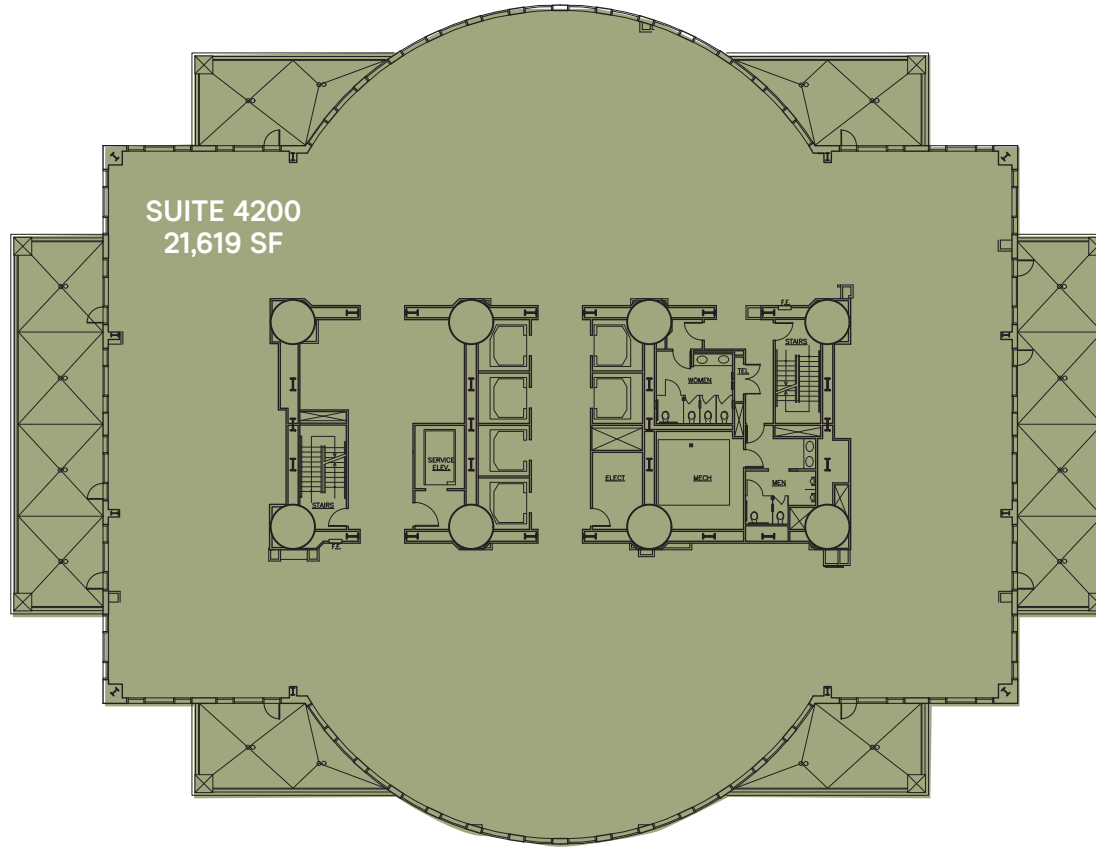

SUITE 4200 21,619 SF

Full floor with excellent views and outdoor balconies. Open space ready for tenant improvements.

CONTACT INFORMATION:

SCOTTA ASHCRAFT

Executive Vice President

+1 206 292 6063

scotta.ashcraft@cbre.com