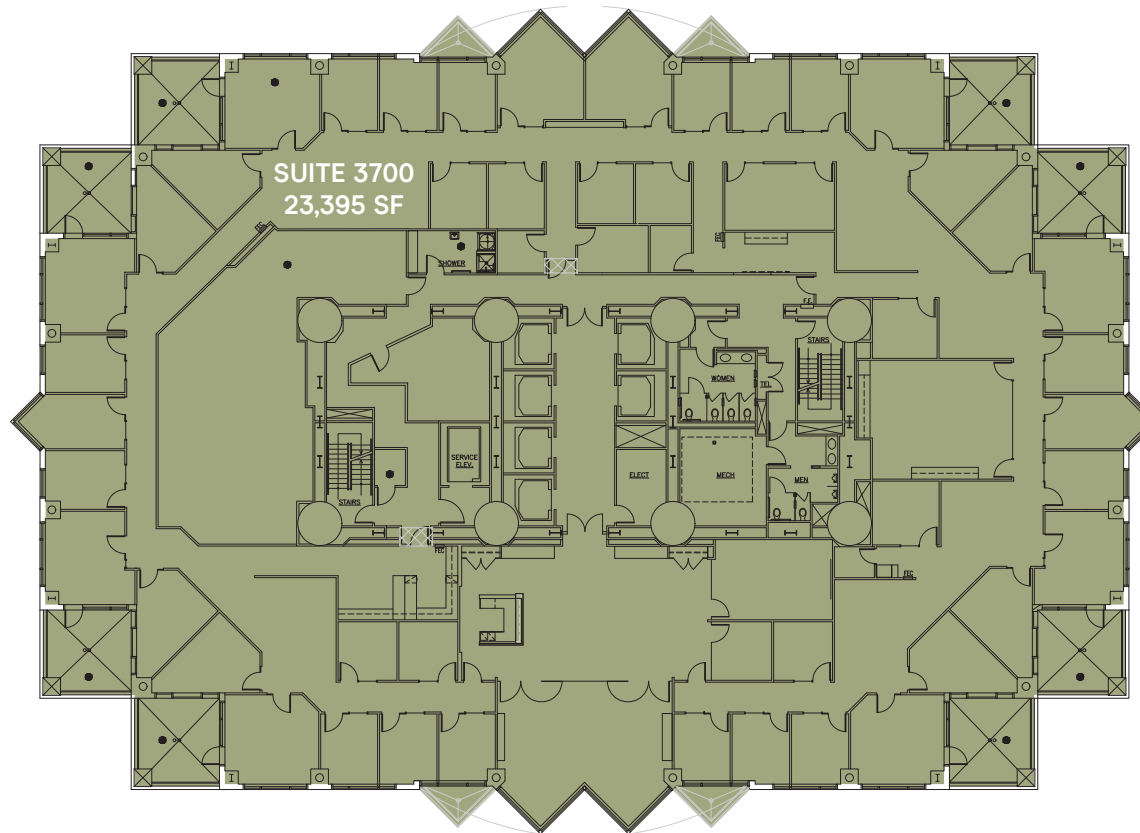

## SUITE 3700

23,395 SF

Full floor with heavy buildout,  
outdoor balconies and  
excellent views.