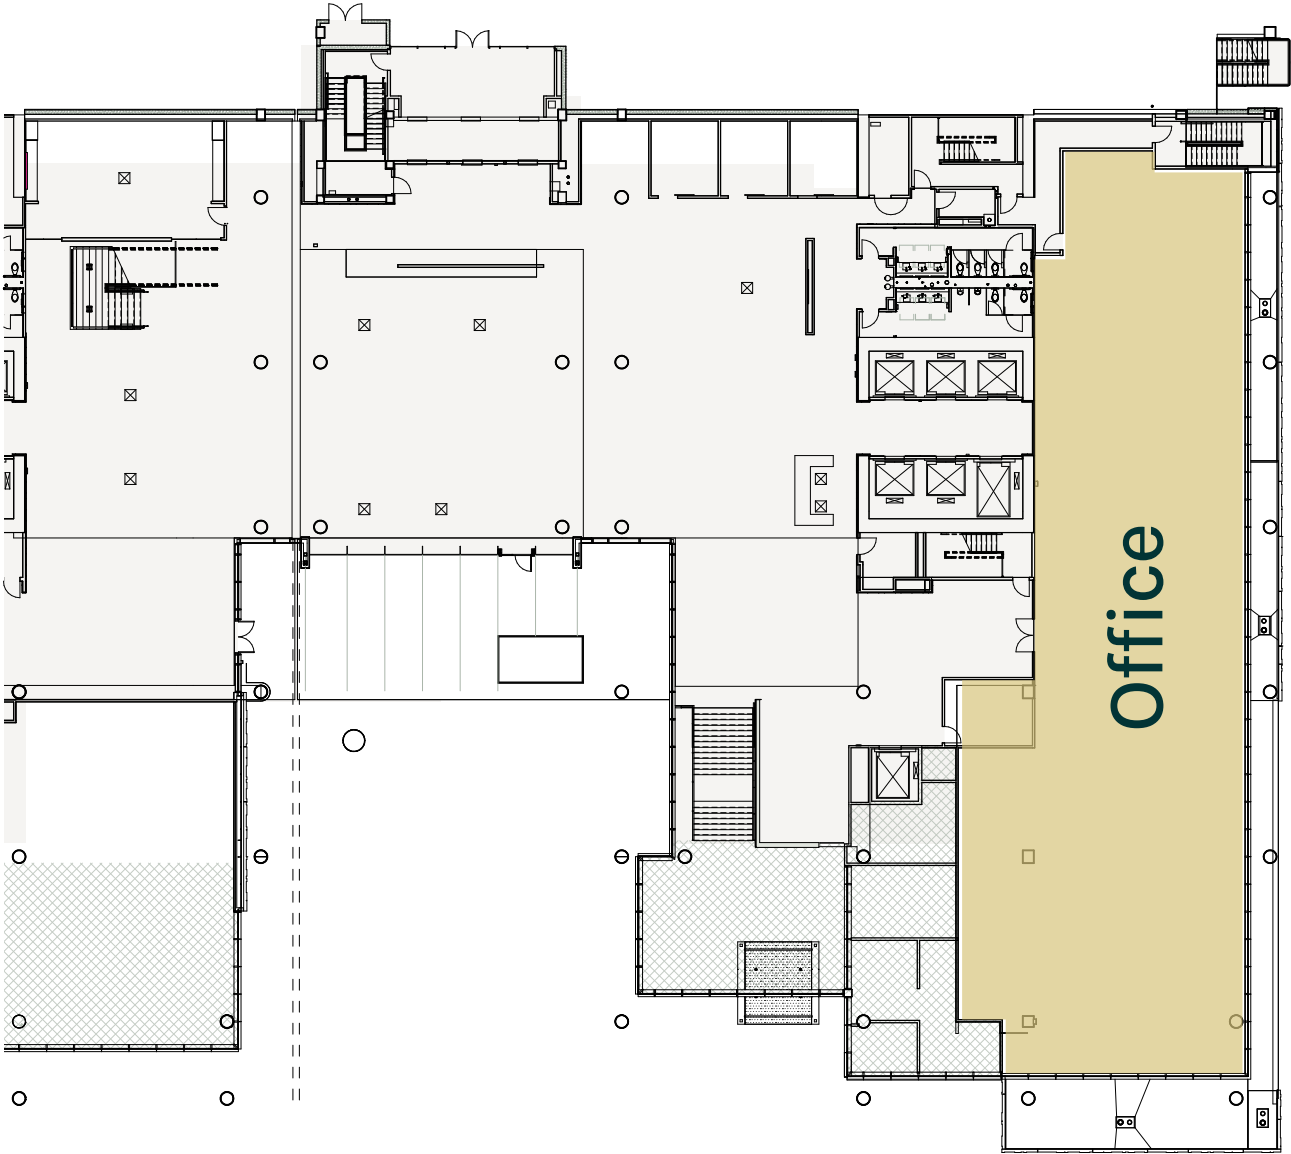

Building 1

Office Floor 1

Building 1
9,315 SF (office)

[VIDEO TOUR](#)

Southport

Scotta Ashcraft
Executive Vice President
+1 206 292 6063
scotta.ashcraft@cbre.com

Tim Owens
Senior Vice President
+1 425 462 6913
tim.owens@cbre.com