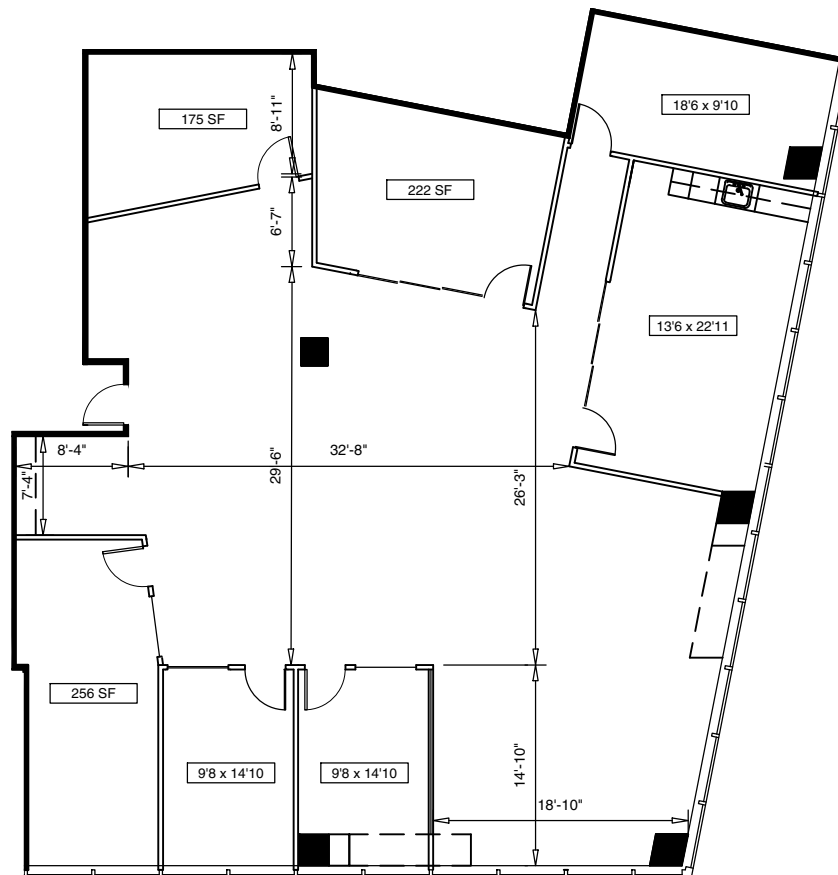

True North
Not to Scale

Key Plan

101 Marietta Street

Suite 3550 | 4,001 RSF

Marketing Diagram

Chris Port | 404.317.2060 chris.port@cbre.com

MurphyMeyers