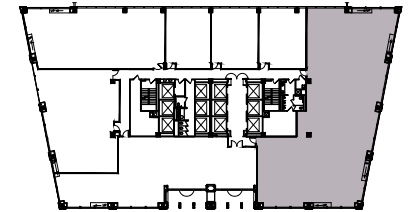

True North
Not to Scale

Key Plan

101 Marietta Street

Suite 250 | 6,091 RSF

Marketing Diagram

Chris Port | 404.317.2060 chris.port@cbre.com

MurphyMeyers