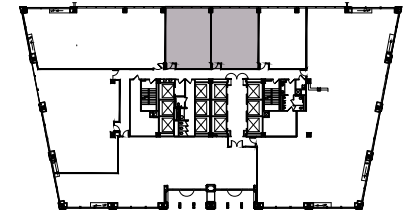

True North
Not to Scale

Key Plan

101 Marietta Street

Suite 215 | 1,866 RSF

Marketing Diagram

Chris Port | 404.317.2060 chris.port@cbre.com

MurphyMeyers