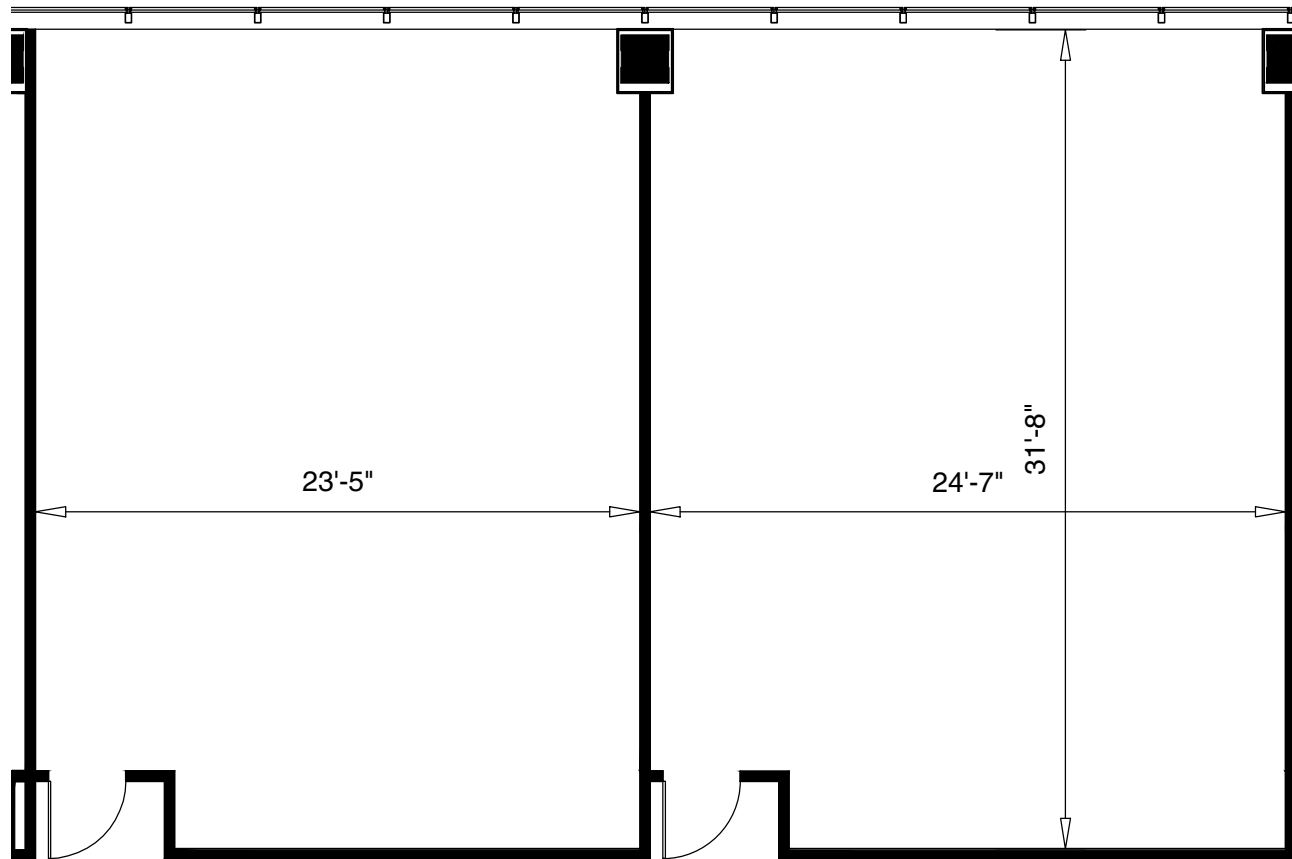

True North
Not to Scale

Key Plan

101 Marietta Street

Suite 215 | 1,866 RSF

Marketing Diagram

Chris Port | 404.317.2060 chris.port@cbre.com

MurphyMeyers