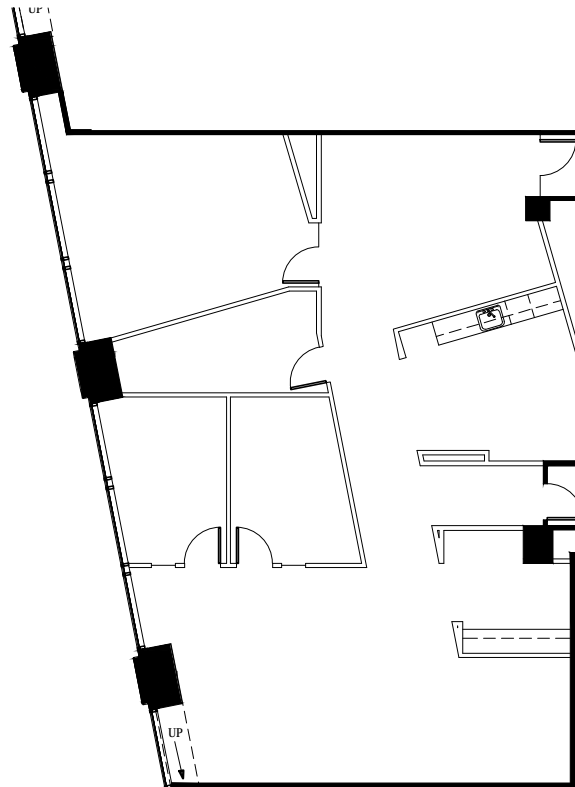

Key Plan

101 MARIETTA STREET

DILWEG

North

*This suite has not been field verified by NELSON.

CBRE

Chris Port 404.504.5964