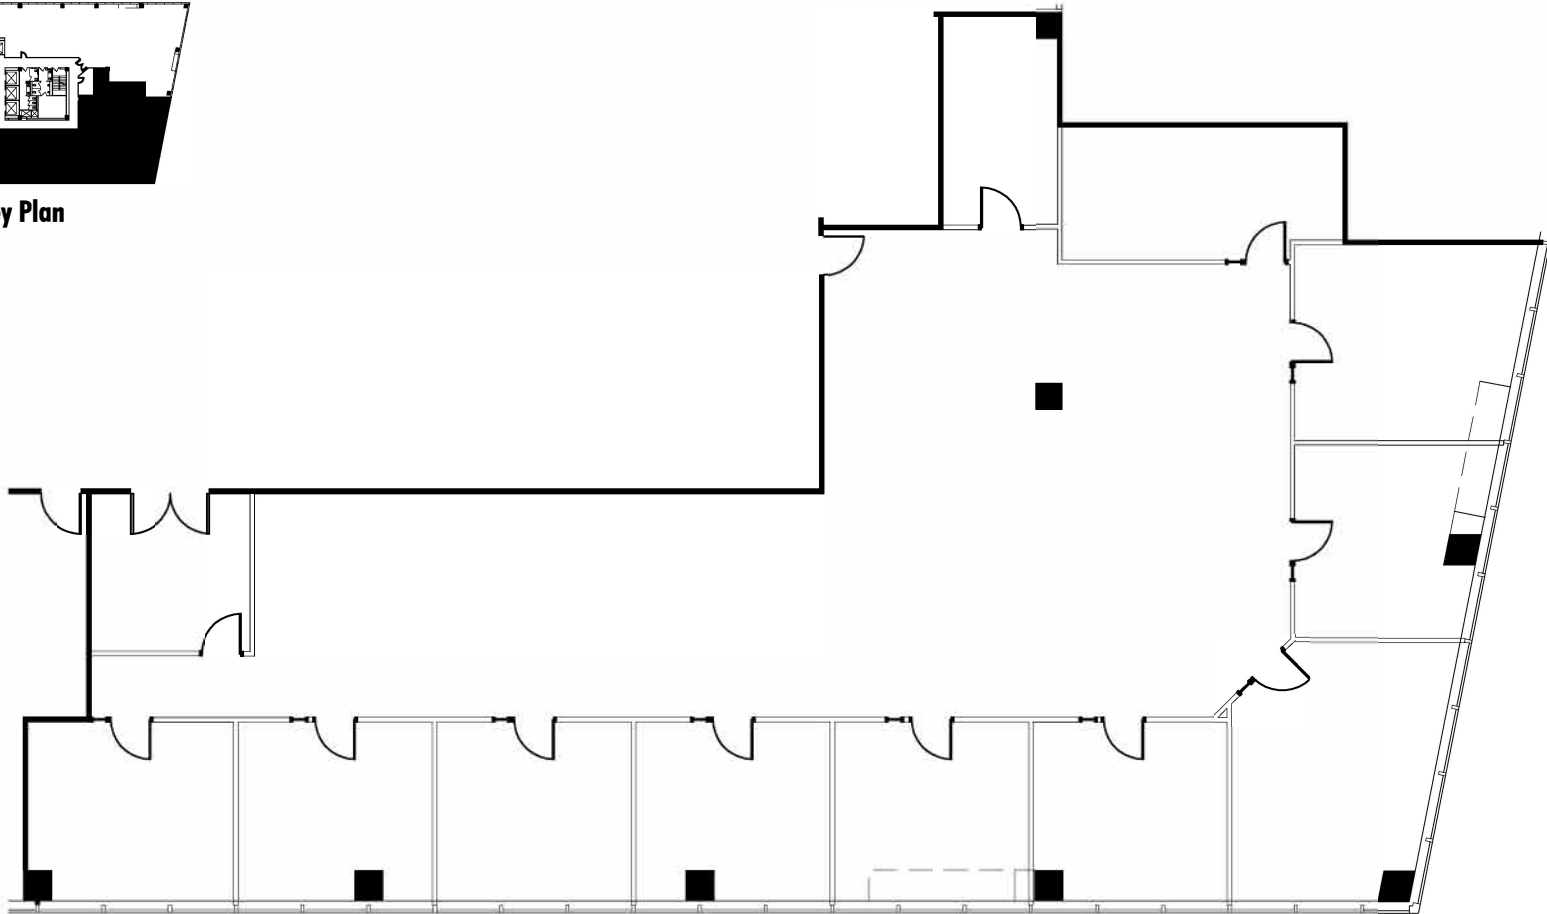

Key Plan

101 MARIETTA STREET

North

*This suite has not been field verified by NELSON.

Chris Port 404.504.5964

101 Marietta • 34th Floor • Suite 3450 • 5,504 RSF

Available Suite